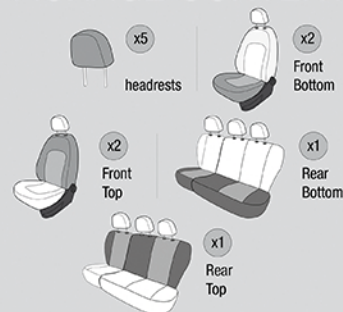

MOUNTING INSTRUCTIONS

PACKAGE CONTENTS

VEHICLE COMPATIBILITY LIST

Alfa Romeo, 147, 156, 159, Brera, Giulia, Guilietta, Mito, Stelvio, 145, 146, **Audi**, A1, A3, A3, A4, A5, A6, A7, Q2, Q3, Q5, Q7, A8, TT, **Bmw**, 1 Series, 2 Series, 3 Series, 4 Series, 5 Series, X1, X2, X3, X4, X5, X6, 7 Series, **Chery**, Tiggo, Alia, Kimo, **Chevrolet**, Aveo, Camaro, Captiva, Cruze, Epica, Kalos, Lacetti, Rezzo, Spark, Suburban, Tahoe, Trax, AVALANCE, **Chrysler**, 300C, **Citroen**, Berlingo, C1, C2, C3, C4, C4 Cactus, C4 Grand Picasso, C4 Picasso, C5, C-elysee, Ds3, Ds4, Ds5, Nemo, Saxo, Xsara, Xsara Picasso, Jumper, Jumpy, **Dacia**, Dokker, Duster, Duster, Lodgy, Logan, Sandero, Sandero Stepway, **Daihatsu**, Materia, Terios, **DFM**, Rich, Succe, **Dodge**, Nitro, **Fiat**, 124 Spider, 500, 500C, 500L, 500X, Albea, Brava, Bravo, Doblo, Egea, Fiorino, Grande Punto, Linea, Marea, Palio, Panda, Sedici, Stilo, Siena, Tempra, Tipo, Freemont, Fullback, Ducato, **Ford**, B-max, C-max, Connect, Escort, Fiesta, Focus, Fusion, Kuga, Mondeo, Mustang, Tourneo Courier, Ka, Explorer, Ranger, Gelly, Emgrand, **Honda**, Accord, City, Civic, Honda, Cr-v, Jazz, **Hyundai**, Accent, Elantra, Getz, i10, i20, i30, Santa Fe, Tucson, ix35, Matrix, H 1, H 100, Starex, **Isuzu**, D-Max, Iveco, Daily, Jaguar, X-Type, **Jeep**, Cherokee, Compass, Grand Cherokee, Renegade, Patriot, **Kia**, Ceed, Cerato, Niro, Picanto, Rio, Sorento, Soul, Sportage, Pregio, **Land Rover**, Evoque, Freelander, Range Rover, Discovery, **Mazda**, 323, 626, 3, Mpv, B Series, **Mercedes**, 190 Series, A Series, B Series, C Series, Cla, Clk, Cls, E Series, Gl Series, Gla, Ml, S Series, Citan, Sprinter, Vito, Vivano, Mini, Cooper, Countryman, **Mitsubishi**, Asx, Attrage, Colt, Lancer, Carisma, Pajero, Outlander, L 200, L 300, **Nissan**, Almera, Tino, Juke, Micra, Note, Primera, Pulsar, Qashqai, X-Trail, Terrano, Navara, **Opel**, Astra G, Astra H, Astra J, Astra K, Combo, Corsa, Grandland, Insignia, Meriva, Mokka, Vectra, Zafira, Vivaro, Movano, **Peugeot**, 206, 207, 208, 301, 206, 307, 308, 406, 407, 508, 2008, 3008, 5008, Bipper, Partner, Partner Tepee, RCZ, 106, 306, Boxer, Expert, **Porsche**, Cayenne, Panamera, 911, **Renault**, Captur, Clio, Fluence, Kadjar, Kangoo, Laguna, Latitude, Megane, Modus, Scenic, Grand Scenic, Symbol, Talisman, Twingo, 9, 12, 19, 21, Koleos, Master, Trafic, **Seat**, Altea, Altea XL, Cordoba, Exeo, Ibiza, Leon, Toledo, Ateca, **Skoda**, Fabia, Kodiaq, Octavia, Rapid, Roomster, Superb, Yeti, **Ssangyong**, Tivoli, Kyron, Rexton, Actyon, Korando, Subaru, Forester, impreza, XV, **Suzuki**, Alto, Swift, SX4, Grand Vitara, Vitara, Baleno, Jimny, Alto, Baleno, Jimny, Tata, Xenon, Telcoline, **Toyota**, Auris, Avensis, CH-R, Corolla, RAV-4, Verso, Yaris, Land Cruiser, Hilux, Hi-Ace, **Volkswagen**, Beetle, New Beetle, Bora, Caddy, E-Golf, Golf, Jetta, Passat, Passat CC, Polo, Scirocco, Sharan, Tiguan, Touareg, Touran, Vento, Amarok, Transporter, Crafter, Caravelle, Multivan, LT, **Volvo**, S 40, S 60, S 80, S 90, V 40, XC 60, XC 90, XC 70