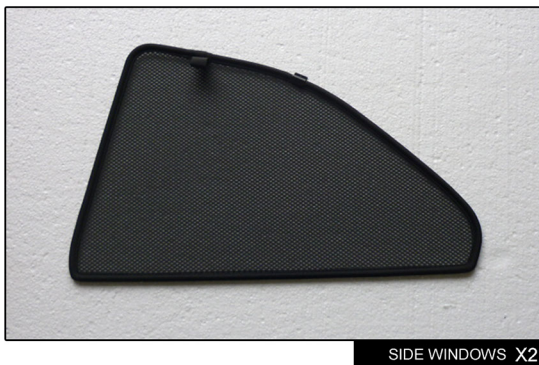

INSTALLATION INSTRUCTIONS

Alfa Romeo GT 2dr/3dr (Coupe)

AR-GT-2-A

COMPONENTS INCLUDED

SHADES

FIXING CLIPS

SIDE SHADE INSTALLATION

SIDE SHADE INSTALLATION

SIDE SHADE INSTALLATION

X2

TAILGATE SHADE INSTALLATION

TAILGATE SHADE INSTALLATION

TAILGATE SHADE INSTALLATION

TAILGATE SHADE INSTALLATION