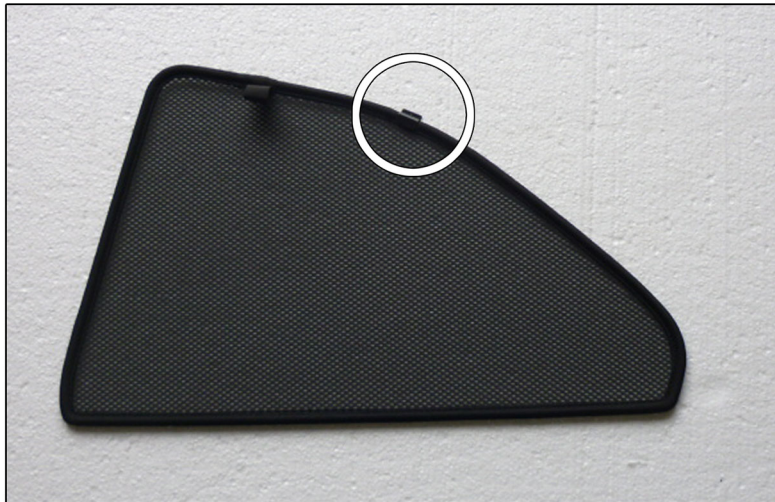

INSTALLATION INSTRUCTIONS

Alfa Romeo GT 2dr/3dr (Coupe)

AR-GT-2-A

COMPONENTS INCLUDED

SHADES

FIXING CLIPS

SIDE SHADE INSTALLATION

SIDE SHADE INSTALLATION

SIDE SHADE INSTALLATION

X2

TAILGATE SHADE INSTALLATION

TAILGATE SHADE INSTALLATION

TAILGATE SHADE INSTALLATION

TAILGATE SHADE INSTALLATION