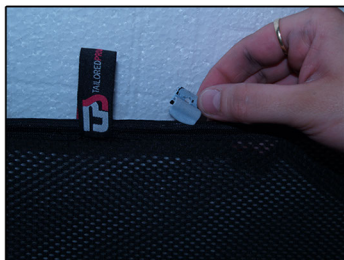

INSTALLATION INSTRUCTIONS

Alfa Romeo GT 2dr/3dr (Coupe)

AR-GT-2-A

COMPONENTS INCLUDED

SHADES

FIXING CLIPS

SIDE SHADE INSTALLATION

SIDE SHADE INSTALLATION