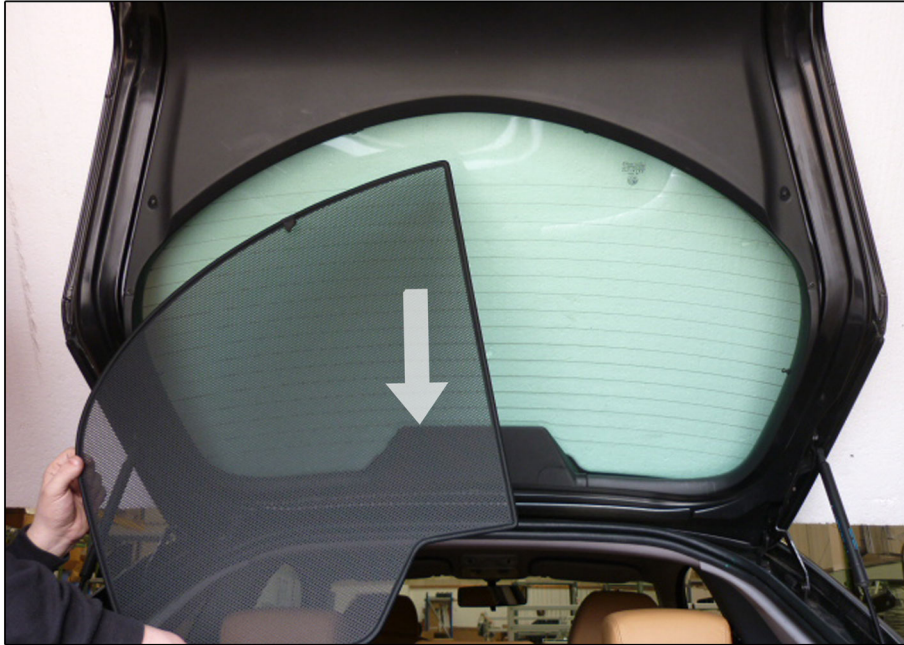

INSTALLATION INSTRUCTIONS

Alfa Romeo GT 2dr/3dr (Coupe)

AR-GT-2-A

COMPONENTS INCLUDED

SHADES

FIXING CLIPS

SIDE SHADE INSTALLATION

SIDE SHADE INSTALLATION

SIDE SHADE INSTALLATION

X2

TAILGATE SHADE INSTALLATION

TAILGATE SHADE INSTALLATION

TAILGATE SHADE INSTALLATION

TAILGATE SHADE INSTALLATION