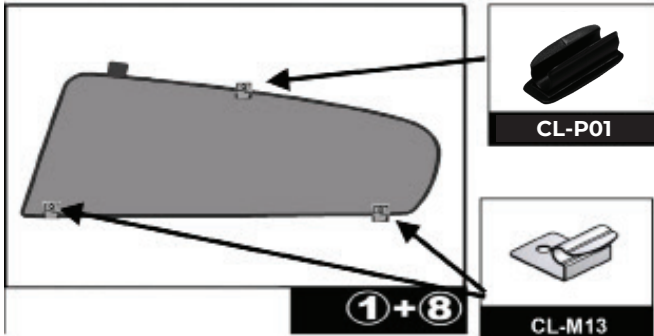

Installation Manual

AUDI Q5 5DR
AU-Q5-5-A

COMPONENTS INCLUDED

CL-M02 x 4

CL-M12 x 2

CL-M13 x 4

CL-P01 x 2

CL-W01 x 1

Installation

AUDI Q5 5DR

AU-Q5-5-A

SIDE SHADE INSTALLATION

Please ensure the surface is cleaned (with the cleaner provided) before sticking the clips

Installation

AUDI Q5 5DR
AU-Q5-5-A

QUARTER LIGHT SHADE INSTALLATION