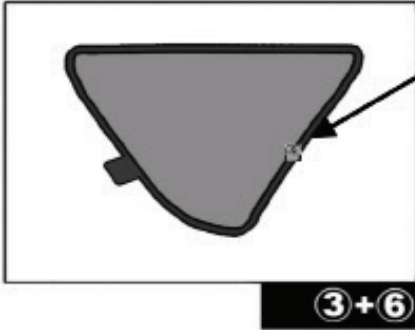

Installation

AUDI Q5 5DR

AU-Q5-5-A

SIDE SHADE INSTALLATION

Please ensure the surface is cleaned (with the cleaner provided) before sticking the clips

Installation

AUDI Q5 5DR
AU-Q5-5-A

QUARTER LIGHT SHADE INSTALLATION