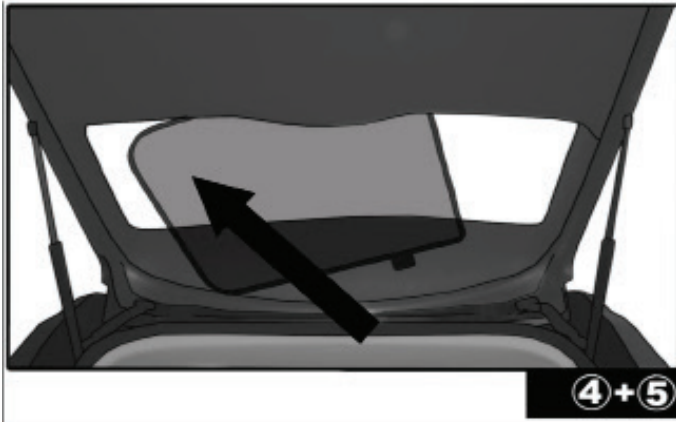

REAR SHADE INSTALLATION