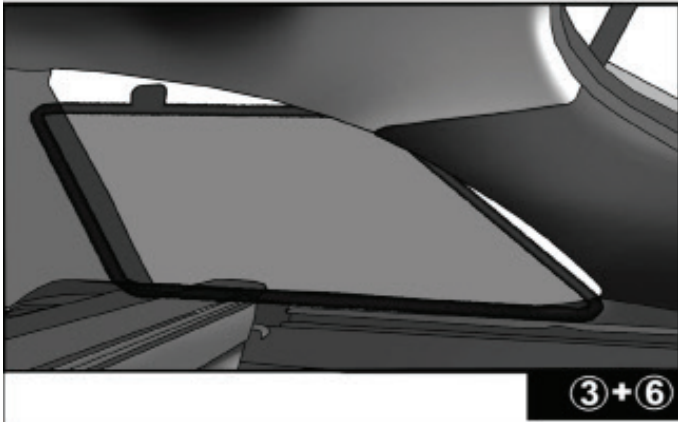

Installation

AUDI Q5 5DR

AU-Q5-5-A

SIDE SHADE INSTALLATION

Please ensure the surface is cleaned (with the cleaner provided) before sticking the clips

Installation

AUDI Q5 5DR
AU-Q5-5-A

QUARTER LIGHT SHADE INSTALLATION