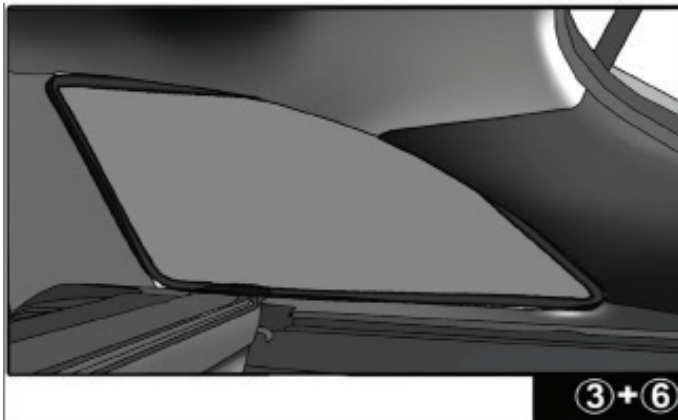

Installation

AUDI Q5 5DR

AU-Q5-5-A

SIDE SHADE INSTALLATION

Please ensure the surface is cleaned (with the cleaner provided) before sticking the clips

Installation

AUDI Q5 5DR
AU-Q5-5-A

QUARTER LIGHT SHADE INSTALLATION