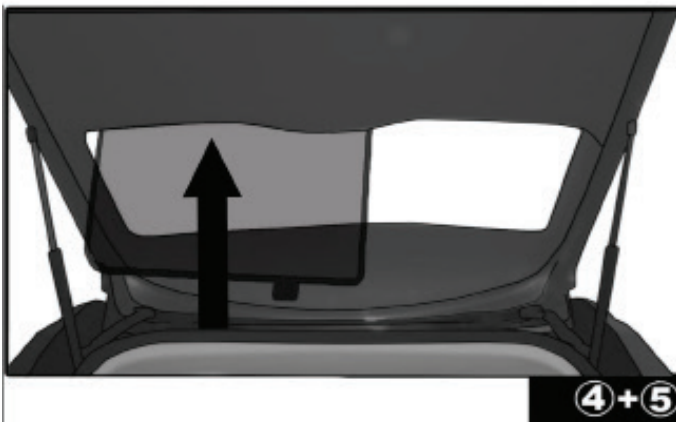

REAR SHADE INSTALLATION