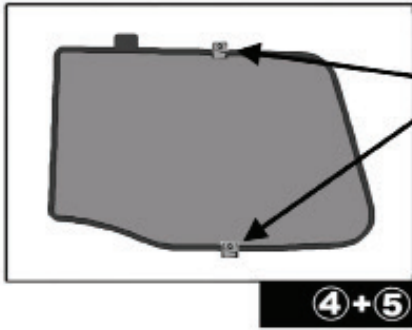

REAR SHADE INSTALLATION