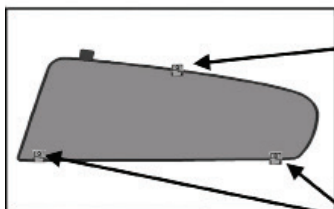

Installation Manual

AUDI Q5 5DR
AU-Q5-5-A-18

COMPONENTS INCLUDED

① + ⑧

FIXING CLIPS

CL-M13 x 4

CL-P03 x 2

CL-W01 x 1

SIDE SHADE INSTALLATION

CL-P03

CL-M13

① + ⑧

Please ensure the surface is cleaned (with the cleaner provided) before sticking the clips

① + ⑧

① + ⑧