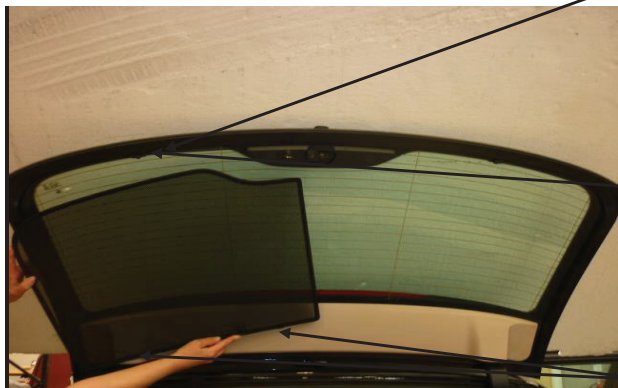

BMW-5SER-E-C

PORT SHADE INSTALLATION

CL-M02

Installation

BMW 5 SERIES ESTATE

BMW-5SER-E-C

TAILGATE SHADE INSTALLATION

Repeat the above steps on the opposite side.