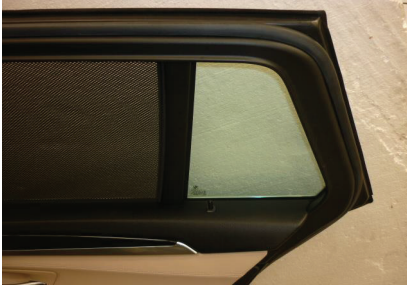

SIDE SHADE INSTALLATION

Installation

BMW 5 SERIES ESTATE

BMW-5SER-E-C

2ND SIDE SHADE INSTALLATION

No Clips On This Part.

Installation

BMW 5 SERIES ESTATE