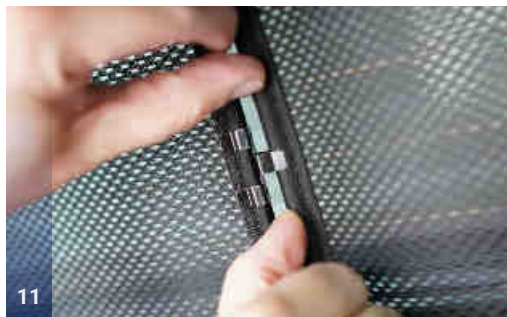

BMW iX1 | 5 DOOR

BMW-iX1-5-A

Tailgate Window

CLIP PLACEMENT

Tailgate Shades - x2

M12 - x4

M14 - x1

CAR