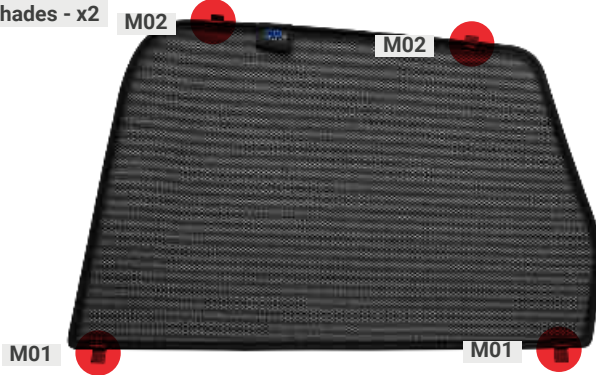

BMW X1 / BMW iX1 | 5 DOOR BMW-X1-5-C

Included Components:

Side Window Shades

Tailgate Shades

Load Area Shades

M01 - x4

M02 - x4

M03

P02

CLEANER

TRIM TOOL - x1

BMW iX1 | 5 DOOR

BMW-iX1-5-A

Side Windows

CLIP PLACEMENT

Side Window Shades - x2

M01 - x4

M02 - x4

BMW iX1 | 5 DOOR

BMW-iX1-5-A

Load Area Windows

Load Area Shades - x2

CLIP PLACEMENT

M12 - x4