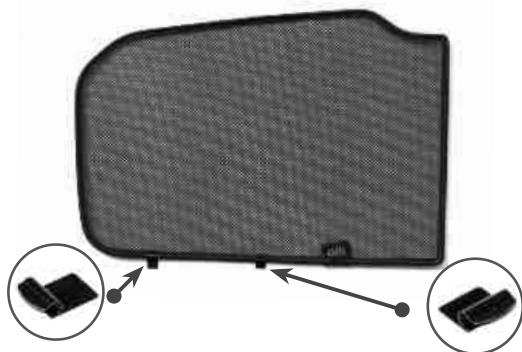

Installation

BMW X3 5DR
BMW-X3-5-C

Components Needed

Tailgate Shade Installation

STEP 1