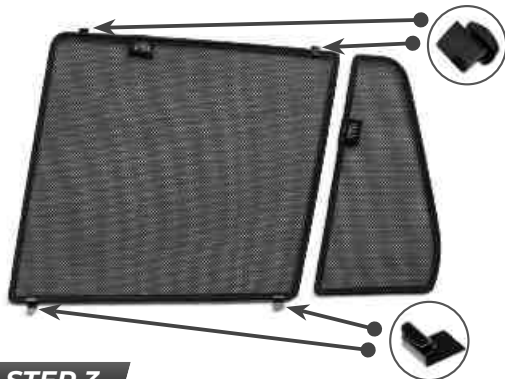

CL-M03 x 4

CL-M01 x 2

CL-M12 x 2

CL-M14 x 1

Installation

BMW X3 5DR
BMW-X3-5-C

Components Needed

Side Shades

CL-M03 x 4

CL-M02 x 4

Side Shade Installation

STEP 1

STEP 2

Window must be down and shade fitted from the outside

STEP 3

STEP 4