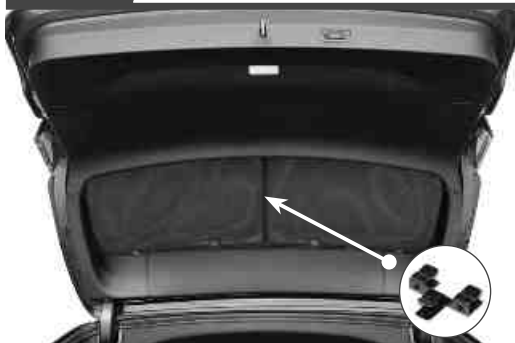

BMW X3 5DR
BMW-X3-5-C

Tailgate Shade Installation

STEP 7

Repeat this whole process for the other side.

STEP 8

STEP 9

STEP 10

STEP 11