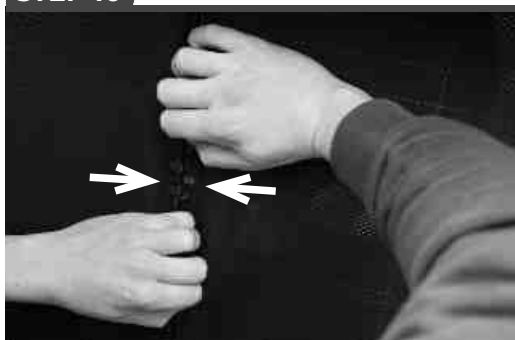

BMW X3 5DR
BMW-X3-5-C

Tailgate Shade Installation

STEP 7

Repeat this whole process for the other side.

STEP 8

STEP 9

STEP 10

STEP 11