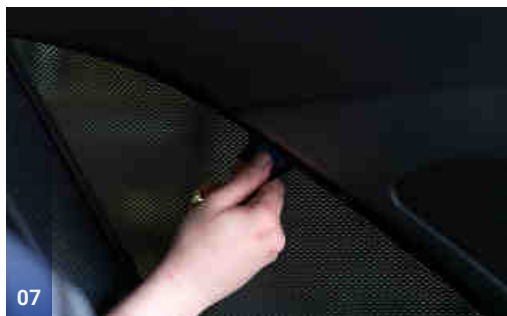

M02

M02 - x4

BMW X5 (F15) | 5-DOOR

BMW-X5-5-C

Load Area Windows

CLIP PLACEMENT

Load Area Shades - x2

M02 - x4