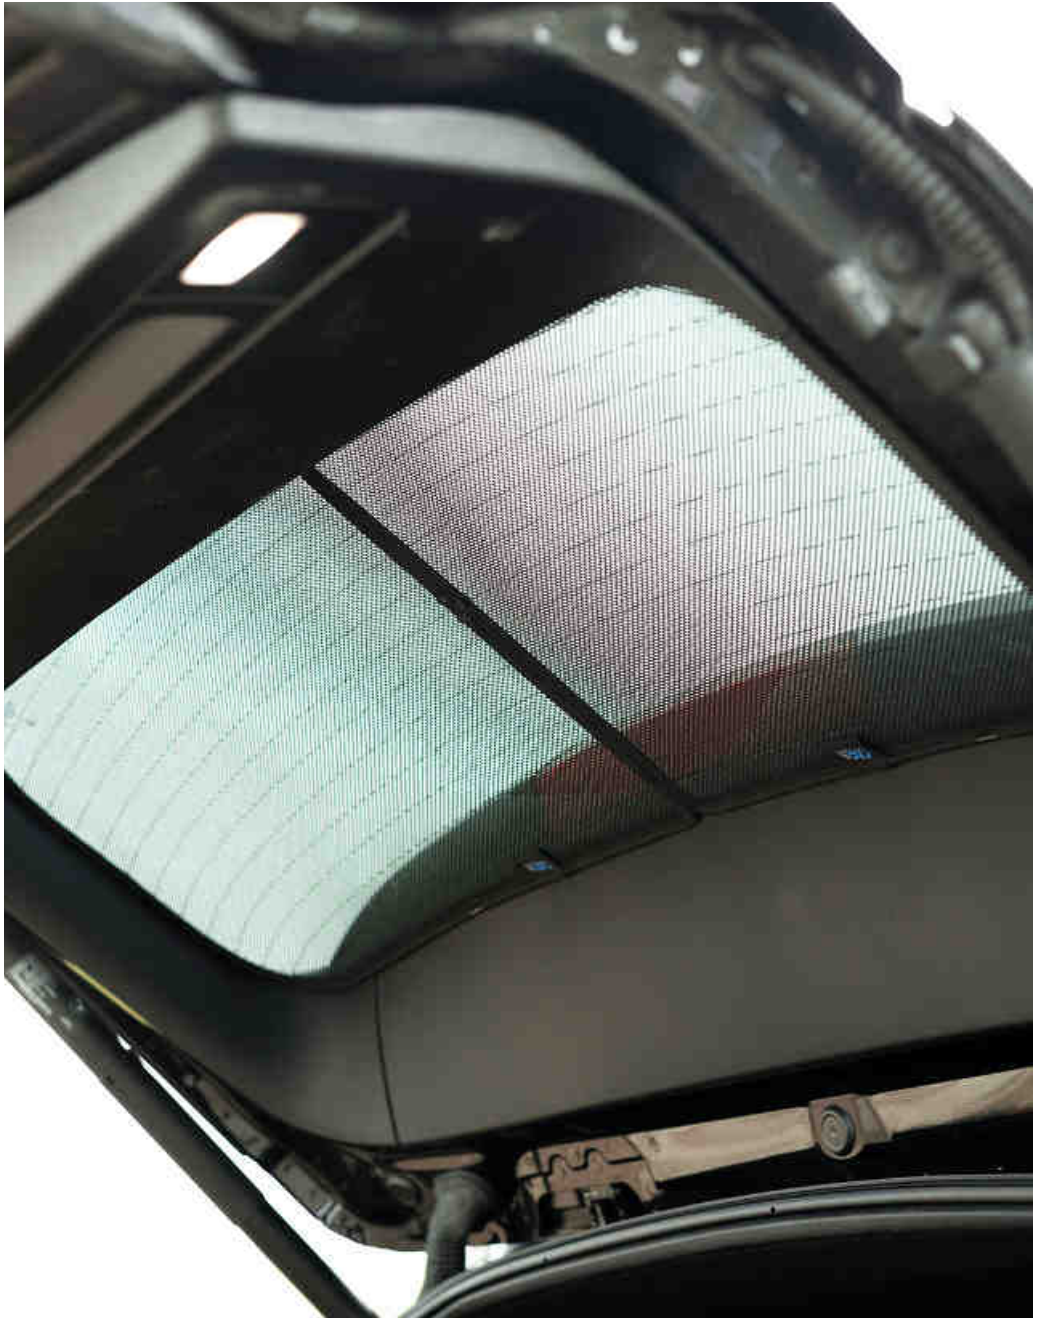

BMW X5 (F15) | 5-DOOR

BMW-X5-5-C

Tailgate Window

CLIP PLACEMENT 

Tailgate Shades - x2

M14 

M12 - x2

M14 - x1