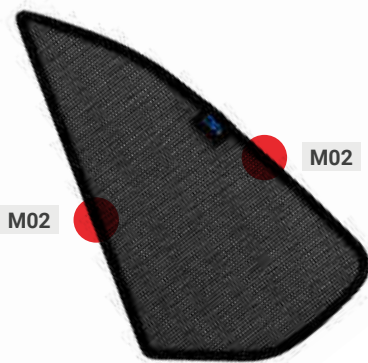

M02

M02 - x4

BMW X5 (F15) | 5-DOOR

BMW-X5-5-C

Load Area Windows

CLIP PLACEMENT

Load Area Shades - x2

M02 - x4