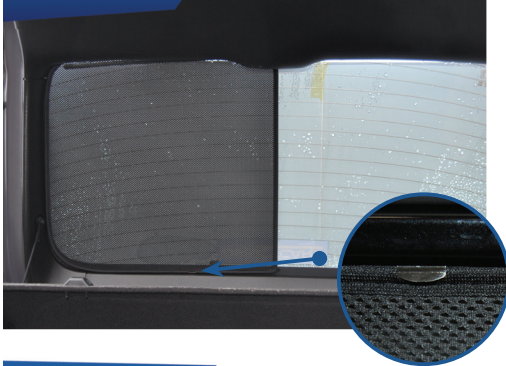

STEP #3

INSERT CLIPS INSIDE WINDOW CORNERS