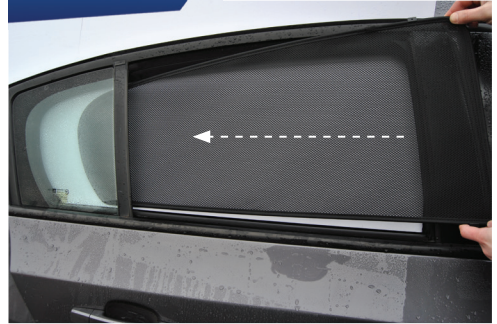

CL-M12 x 2

CL-M14 x 1

CAR
SHADES

Side Shade Installation

CHEVROLET CRUZE 5DR
CHE-CRUZ-5-A

COMPONENTS NEEDED:

STEP #1

ATTACH CLIPS ON SHADE EDGES

STEP #2

POSITION THE SIDE SHADE

STEP #3

INSERT CLIPS INSIDE WEATHERSTRIP

STEP #4

CHECK EDGES FOR FITTING

CAR
SHADES

Rear Shade Installation