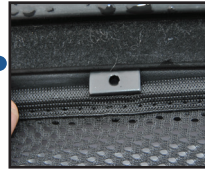

STEP #3

INSERT CLIPS INSIDE WEATHERSTRIP