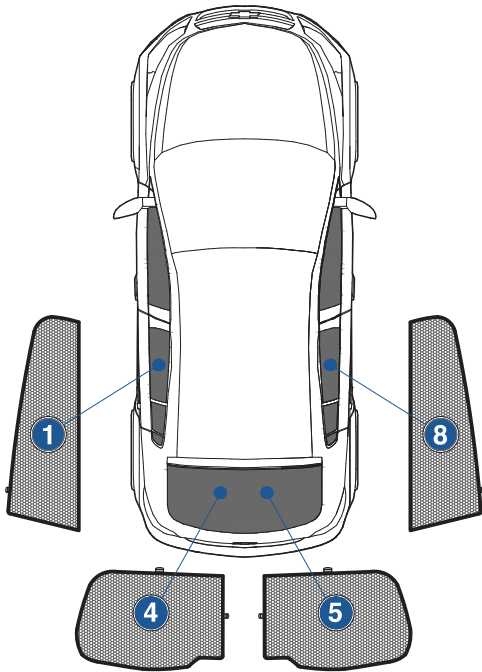

Installation Manual

CHEVROLET CRUZE 5DR
CHE-CRUZ-5-A

COMPONENTS INCLUDED

SHADES

1+8

4+5

FIXING CLIPS

CL-M02 x 4

CL-M12 x 2

CL-M14 x 1

CAR
SHADES

Side Shade Installation

CHEVROLET CRUZE 5DR
CHE-CRUZ-5-A

COMPONENTS NEEDED:

STEP #1

ATTACH CLIPS ON SHADE EDGES

STEP #2

POSITION THE SIDE SHADE

STEP #3

INSERT CLIPS INSIDE WEATHERSTRIP

STEP #4

CHECK EDGES FOR FITTING

CAR
SHADES

Rear Shade Installation