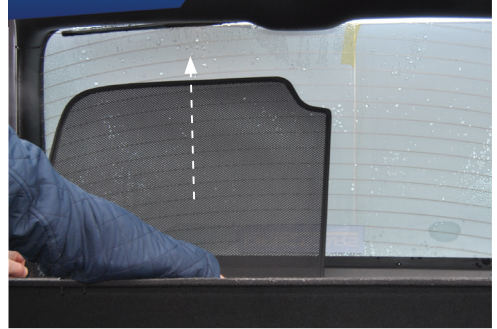

STEP #2

POSITION THE SIDE SHADE

STEP #3

INSERT CLIPS INSIDE WEATHERSTRIP

STEP #4

CHECK EDGES FOR FITTING

CAR
SHADES

Rear Shade Installation

CHEVROLET CRUZE 5DR
CHE-CRUZ-5-A

COMPONENTS NEEDED:

CL-M02 x 2

CL-M14 x 1

STEP #1

ATTACH CLIPS ON SHADE EDGES

STEP #2

POSITION THE REAR SHADE