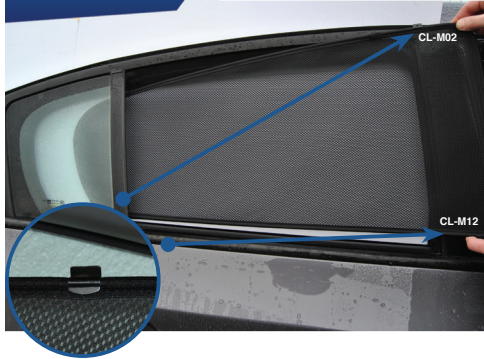

CL-M12 x 2

CL-M14 x 1

CAR
SHADES

Side Shade Installation

CHEVROLET CRUZE 5DR
CHE-CRUZ-5-A

COMPONENTS NEEDED:

STEP #1

ATTACH CLIPS ON SHADE EDGES

STEP #2

POSITION THE SIDE SHADE

STEP #3

INSERT CLIPS INSIDE WEATHERSTRIP

STEP #4

CHECK EDGES FOR FITTING

CAR
SHADES

Rear Shade Installation