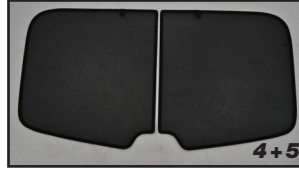

CL-M12 x 2

CL-M14 x 1

CAR
SHADES

Side Shade Installation

CHEVROLET CRUZE 5DR
CHE-CRUZ-5-A

COMPONENTS NEEDED:

STEP #1

ATTACH CLIPS ON SHADE EDGES

STEP #2

POSITION THE SIDE SHADE

STEP #3

INSERT CLIPS INSIDE WEATHERSTRIP

STEP #4

CHECK EDGES FOR FITTING

CAR
SHADES

Rear Shade Installation

CHEVROLET CRUZE 5DR
CHE-CRUZ-5-A

COMPONENTS NEEDED:

CL-M02 x 2

CL-M14 x 1

STEP #1

ATTACH CLIPS ON SHADE EDGES

STEP #2

POSITION THE REAR SHADE