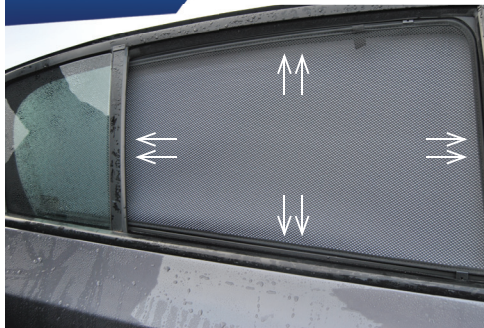

CL-M12 x 2

CL-M14 x 1

CAR
SHADES

Side Shade Installation

CHEVROLET CRUZE 5DR
CHE-CRUZ-5-A

COMPONENTS NEEDED:

STEP #1

ATTACH CLIPS ON SHADE EDGES

STEP #2

POSITION THE SIDE SHADE

STEP #3

INSERT CLIPS INSIDE WEATHERSTRIP

STEP #4

CHECK EDGES FOR FITTING

CAR
SHADES

Rear Shade Installation

CHEVROLET CRUZE 5DR
CHE-CRUZ-5-A

COMPONENTS NEEDED:

CL-M02 x 2

CL-M14 x 1

STEP #1

ATTACH CLIPS ON SHADE EDGES

STEP #2

POSITION THE REAR SHADE