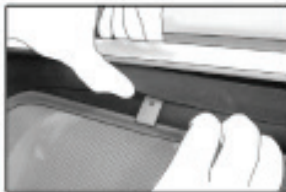

Installation Manual

CHEVROLET CRUZE ESTATE
CHE-CRUZ-E-A

COMPONENTS INCLUDED

CL-M02 x 8

CL-M12 x 2

Installation

CHEVROLET CRUZE ESTATE
CHE-CRUZ-E-A

SIDE SHADE INSTALLATION VERSION 2

Installation

CHEVROLET CRUZE ESTATE
CHE-CRUZ-E-A

QUARTER LIGHT SHADE INSTALLATION

Installation

CHEVROLET CRUZE ESTATE
CHE-CRUZ-E-A

REAR SHADE INSTALLATION