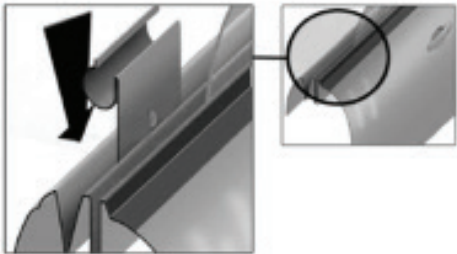

Installation Manual

CHEVROLET CRUZE ESTATE
CHE-CRUZ-E-A

COMPONENTS INCLUDED

CL-M02 x 8

CL-M12 x 2

Installation

CHEVROLET CRUZE ESTATE
CHE-CRUZ-E-A

SIDE SHADE INSTALLATION VERSION 2

Installation

CHEVROLET CRUZE ESTATE
CHE-CRUZ-E-A

QUARTER LIGHT SHADE INSTALLATION

Installation

CHEVROLET CRUZE ESTATE
CHE-CRUZ-E-A

REAR SHADE INSTALLATION