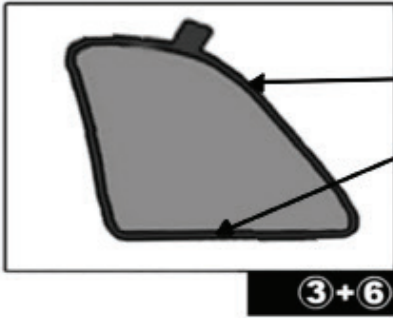

Installation Manual

CHEVROLET CRUZE ESTATE
CHE-CRUZ-E-A

COMPONENTS INCLUDED

CL-M02 x 8

CL-M12 x 2

Installation

CHEVROLET CRUZE ESTATE
CHE-CRUZ-E-A

SIDE SHADE INSTALLATION VERSION 2

Installation

CHEVROLET CRUZE ESTATE
CHE-CRUZ-E-A

QUARTER LIGHT SHADE INSTALLATION

Installation

CHEVROLET CRUZE ESTATE
CHE-CRUZ-E-A

REAR SHADE INSTALLATION