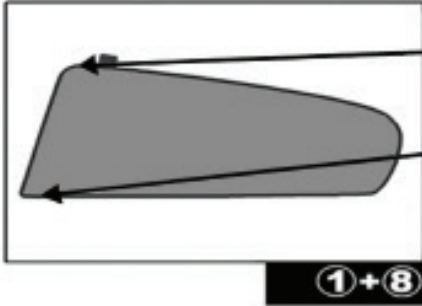

Installation Manual

CHEVROLET CRUZE ESTATE
CHE-CRUZ-E-A

COMPONENTS INCLUDED

CL-M02 x 8

CL-M12 x 2

Installation

CHEVROLET CRUZE ESTATE
CHE-CRUZ-E-A

SIDE SHADE INSTALLATION VERSION 2

Installation

CHEVROLET CRUZE ESTATE
CHE-CRUZ-E-A

QUARTER LIGHT SHADE INSTALLATION

Installation

CHEVROLET CRUZE ESTATE
CHE-CRUZ-E-A

REAR SHADE INSTALLATION