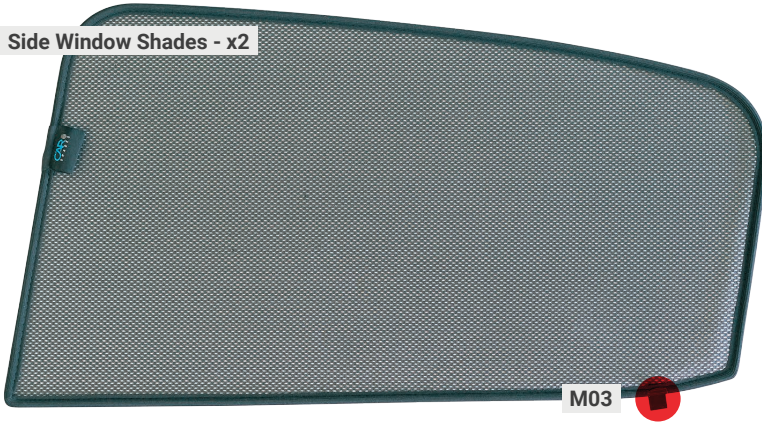

CITROEN C3 | 5-DOOR CIT-C3-5-C

Included Components:

Side Window Shades

Tailgate Shades

M01

M02 - x2

M03 - x2

M04

CLEANER

TRIM TOOL - x1

CITROEN C3 | 5-DOOR

CIT-C3-5-C

Side Windows

Side Window Shades - x2

CLIP PLACEMENT

M03 - x2

M05 - x2

M11 - x2

CITROEN C3 | 5-DOOR

CIT-C3-5-C

Tailgate Window

Tailgate Shades - x2

CLIP PLACEMENT

M02 - x2