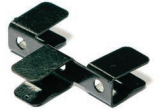

CITROEN C3 | 5-DOOR CIT-C3-5-C

Included Components:

Side Window Shades

Tailgate Shades

M01

M02 - x2

M03 - x2

M04

M05 - x2

M09

M11 - x2

M12

M13

M14 - x1

P01

P02

CLEANER

TRIM TOOL - x1

CITROEN C3 | 5-DOOR

CIT-C3-5-C

Side Windows

Side Window Shades - x2

CLIP PLACEMENT

M03 - x2

M05 - x2

M11 - x2

CITROEN C3 | 5-DOOR

CIT-C3-5-C

Tailgate Window

Tailgate Shades - x2

CLIP PLACEMENT

M02 - x2