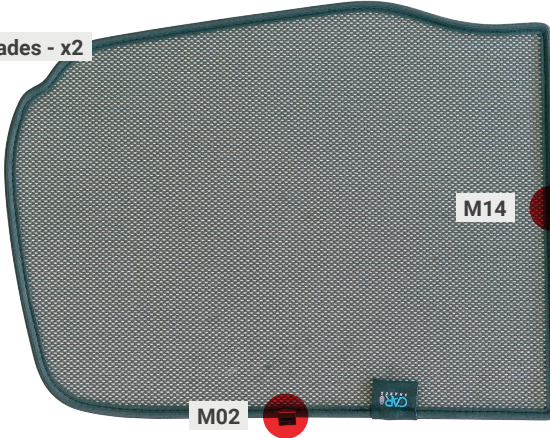

CITROEN C3 | 5-DOOR CIT-C3-5-C

Included Components:

Side Window Shades

Tailgate Shades

M01

M02 - x2

M03 - x2

M04

M05 - x2

M11 - x2

CITROEN C3 | 5-DOOR

CIT-C3-5-C

Tailgate Window

Tailgate Shades - x2

CLIP PLACEMENT

M02 - x2

M14 - x1

CAR

S H A D E S