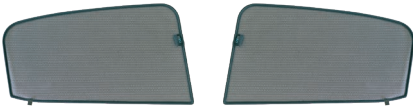

CITROEN C3 | 5-DOOR CIT-C3-5-C

Included Components:

Side Window Shades

Tailgate Shades

M01

M02 - x2

M03 - x2

M04

M05 - x2

M09

M11 - x2

M12

M13

M14 - x1

P01

P02

CLEANER

TRIM TOOL - x1

CITROEN C3 | 5-DOOR

CIT-C3-5-C

Side Windows

Side Window Shades - x2

CLIP PLACEMENT

M03 - x2