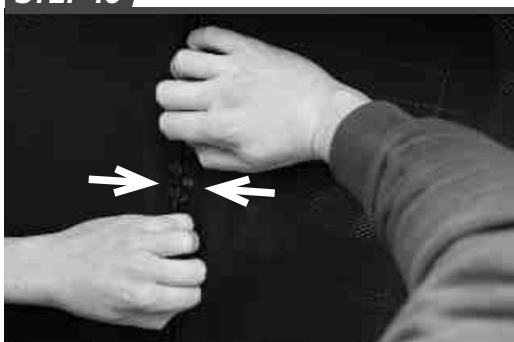

Installation

CITROEN C3 AIRCROSS 5DR
CIT-C3AC-5-A

Tailgate Shade Installation

STEP 7

Repeat this whole process for the other side.

STEP 8

STEP 9

STEP 10