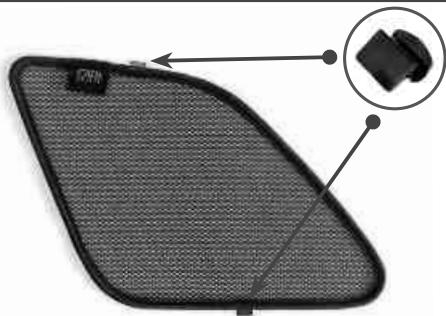

Installation

CITROEN C3 AIRCROSS 5DR
CIT-C3AC-5-A

Components Needed

Port Shade Installation

STEP 1