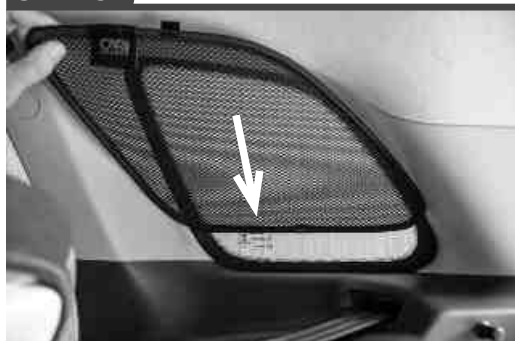

CITROEN C3 AIRCROSS 5DR
CIT-C3AC-5-A

Side Shade Installation

STEP 7

STEP 8

*View from the inside.
Repeat this whole process for the other side.*

Installation

CITROEN C3 AIRCROSS 5DR
CIT-C3AC-5-A

Components Needed

Port Shades

CL-M02 x 4

Port Shade Installation

STEP 1

STEP 2

STEP 3

STEP 4

STEP 5