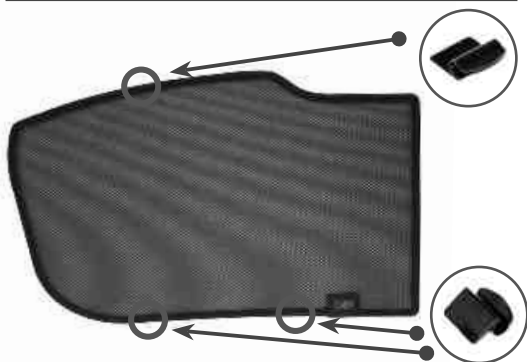

Installation

CITROEN C3 AIRCROSS 5DR
CIT-C3AC-5-A

Components Needed

Tailgate Shade Installation

STEP 1