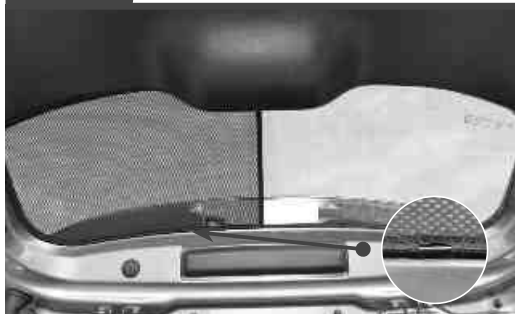

Tailgate Shade Installation

STEP 7