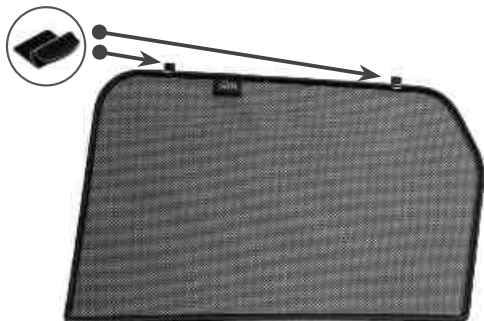

Side Shade Installation

STEP 1