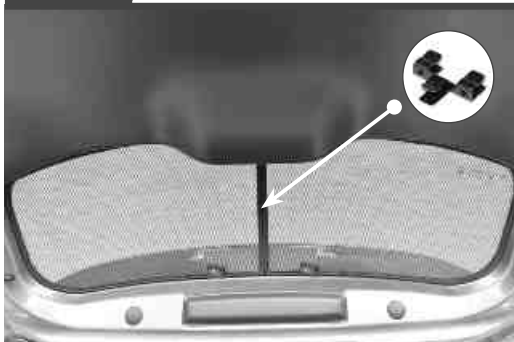

CL-M14 x 1

Tailgate Shade Installation

STEP 1

STEP 2

STEP 3

STEP 4

STEP 5

STEP 6

Installation

CITROEN C3 AIRCROSS 5DR
CIT-C3AC-5-A

Tailgate Shade Installation

STEP 7

Repeat this whole process for the other side.

STEP 8

STEP 9

STEP 10