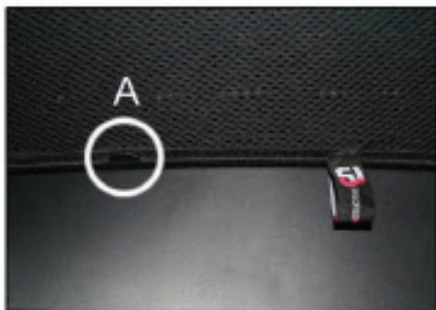

Installation

CITROEN C5 ESTATE
CIT-C5-E-B

TAILGATE SHADE INSTALLATION