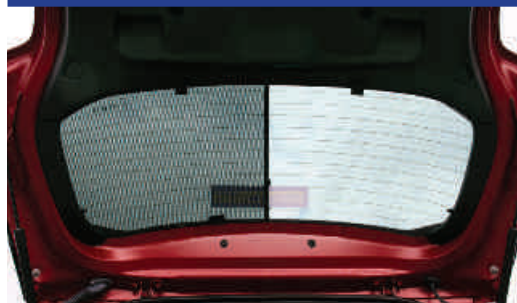

STEP 6

Installation

CITROEN DS3 3DR
CIT-DS3-3-A

Tailgate Shade Installation

STEP 7

Repeat this whole process for the other side.

STEP 8

STEP 9