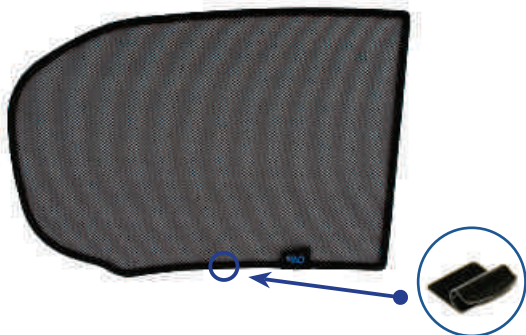

STEP 7

STEP 8

STEP 9

Repeat this whole process for the other side.

Installation

CITROEN DS3 3DR
CIT-DS3-3-A

Components Needed

Tailgate Shades

CL-M12 x 2

CL-M14 x 1

Tailgate Shade Installation

STEP 1

STEP 2

STEP 3

STEP 4

STEP 5