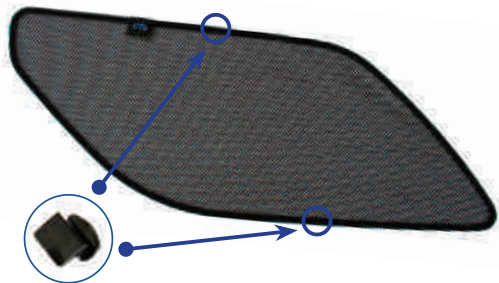

Installation Manual

CITROEN DS3 3DR
CIT-DS3-3-A

Shades

Fixing Clips

Side Shades

Tailgate Shades

CL-M02 x 4

CL-M12 x 2

CL-M14 x 1

Installation

CITROEN DS3 3DR
CIT-DS3-3-A

Components Needed

Side Shades

CL-M02 x 4

Side Shade Installation

STEP 1

STEP 2

STEP 3

STEP 4

STEP 5

STEP 6

Installation

CITROEN DS3 3DR
CIT-DS3-3-A

Side Shade Installation