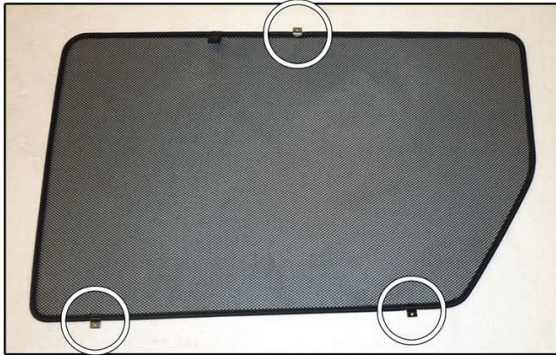

Installation

CHRYSLER VOYAGER 5DR
CHR-VOY-5-X

SIDE SHADE INSTALLATION