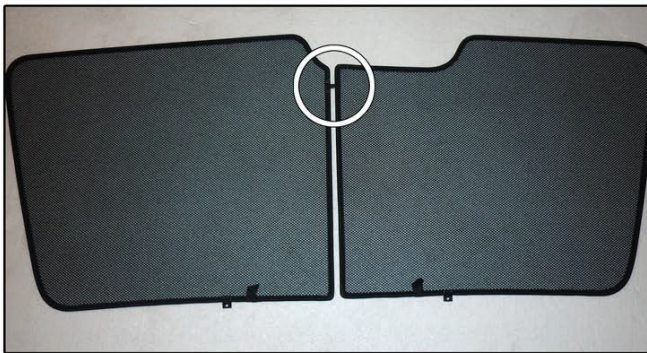

Installation

CHRYSLER VOYAGER 5DR

CHR-VOY-5-X

TAILGATE SHADE INSTALLATION