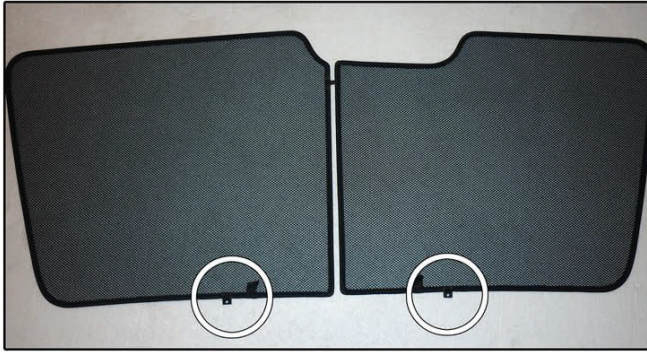

Installation

CHRYSLER VOYAGER 5DR

CHR-VOY-5-X

TAILGATE SHADE INSTALLATION