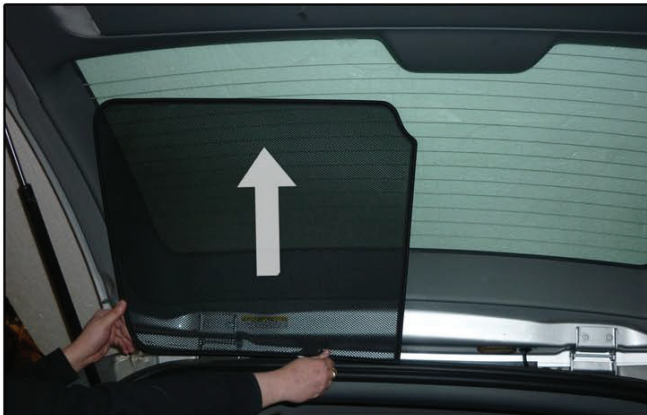

Installation

CHRYSLER VOYAGER 5DR

CHR-VOY-5-X

TAILGATE SHADE INSTALLATION