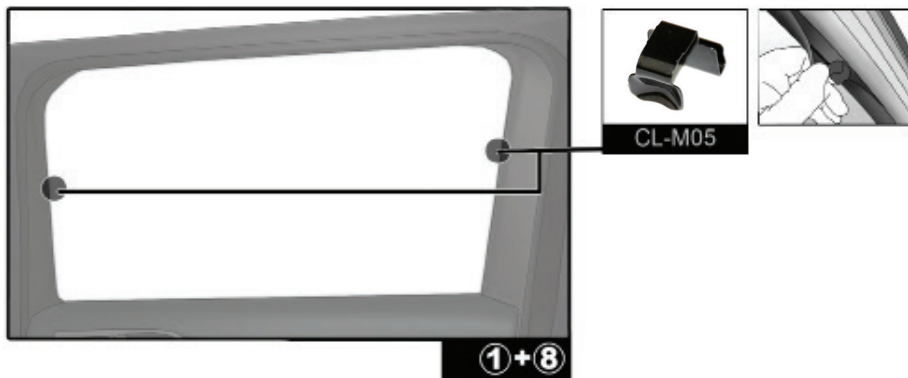

Installation Manual

DACIA DUSTER 5DR
DAC-DUST-5-A

COMPONENTS INCLUDED

CL-M02 x 4

CL-M05 x 4

Installation

DACIA DUSTER 5DR
DAC-DUST-5-A

SIDE SHADE INSTALLATION

Installation

DACIA DUSTER 5DR
DAC-DUST-5-A

SIDE PORT INSTALLATION

CL-M02

③+⑥

③+⑥

③+⑥

Installation

DACIA DUSTER 5DR

DAC-DUST-5-A

REAR SHADE INSTALLATION

4+5

4+5

4+5