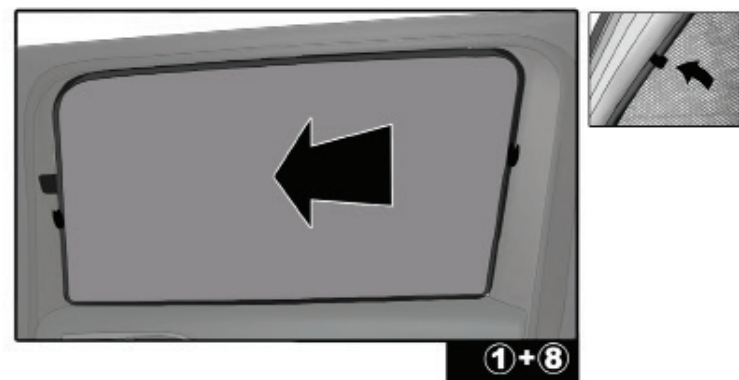

Installation Manual

DACIA DUSTER 5DR
DAC-DUST-5-A

COMPONENTS INCLUDED

CL-M02 x 4

CL-M05 x 4

Installation

DACIA DUSTER 5DR
DAC-DUST-5-A

SIDE SHADE INSTALLATION

Installation

DACIA DUSTER 5DR
DAC-DUST-5-A

SIDE PORT INSTALLATION

CL-M02

③+⑥

③+⑥

③+⑥

Installation