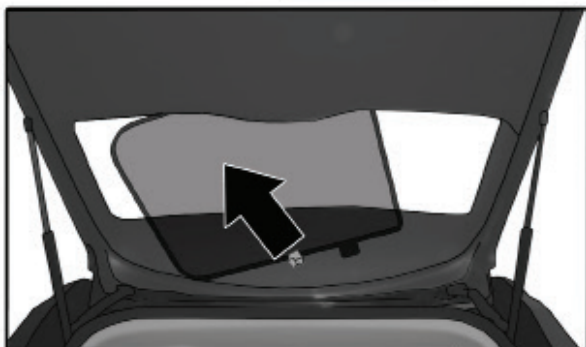

DACIA DUSTER 5DR

DAC-DUST-5-A

REAR SHADE INSTALLATION

4+5

4+5

4+5