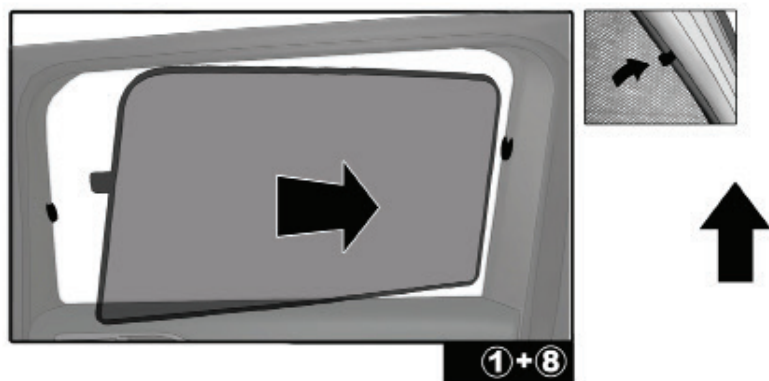

Installation Manual

DACIA DUSTER 5DR
DAC-DUST-5-A

COMPONENTS INCLUDED

CL-M02 x 4

CL-M05 x 4

Installation

DACIA DUSTER 5DR
DAC-DUST-5-A

SIDE SHADE INSTALLATION