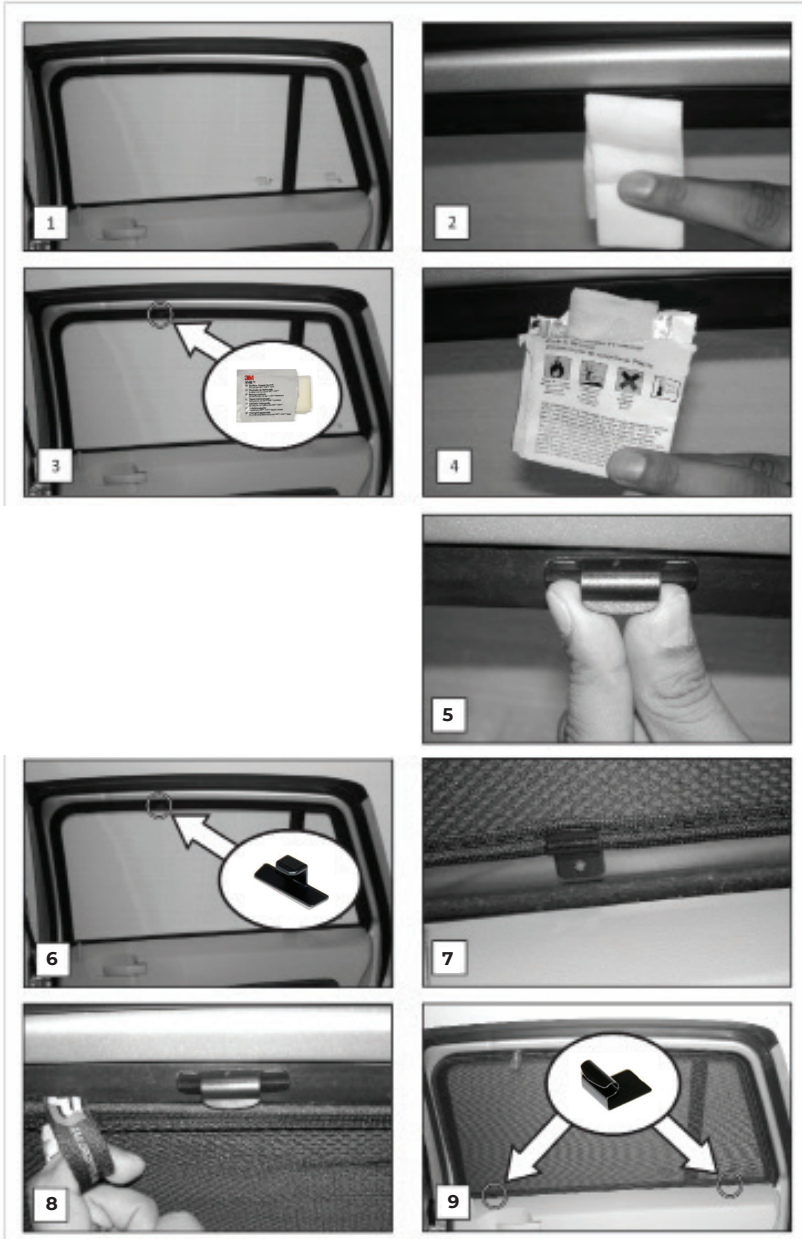

Side Shade Installation

DODGE CALIBER 5DR
DOD-CALI-5-A