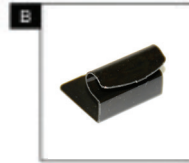

Installation Manual

FIAT MULTIPLA 5DR
FIA-MULT-5-A

COMPONENTS INCLUDED

SIDE WINDOWS X2

PORT WINDOW X2

TAILGATE WINDOW X2

CL-M02 x 4

CL-M12 x 2

CL-M13 x 4

Installation

FIAT MULTIPLA 5DR

FIA-MULT-5-A

SIDE SHADE INSTALLATION

Installation

FIAT MULTIPLA 5DR

FIA-MULT-5-A