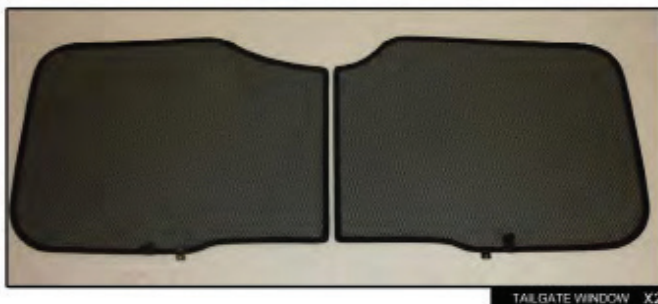

Installation Manual

FIAT MULTIPLA 5DR
FIA-MULT-5-A

COMPONENTS INCLUDED

SIDE WINDOWS X2

PORT WINDOW X2

TAILGATE WINDOW X2

CL-M02 x 4

CL-M12 x 2