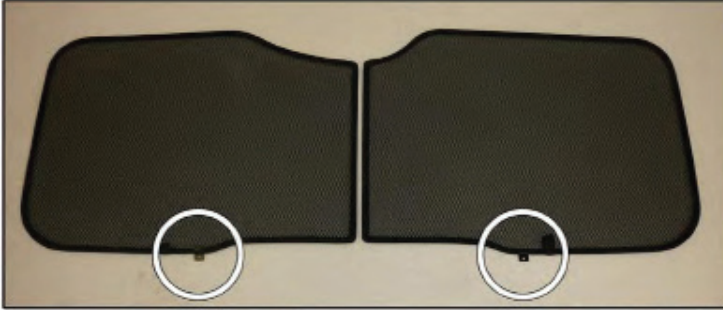

FIA-MULT-5-A

PORT SHADE INSTALLATION

Installation

FIAT MULTIPLA 5DR

FIA-MULT-5-A

TAILGATE SHADE INSTALLATION

Installation

FIAT MULTIPLA 5DR