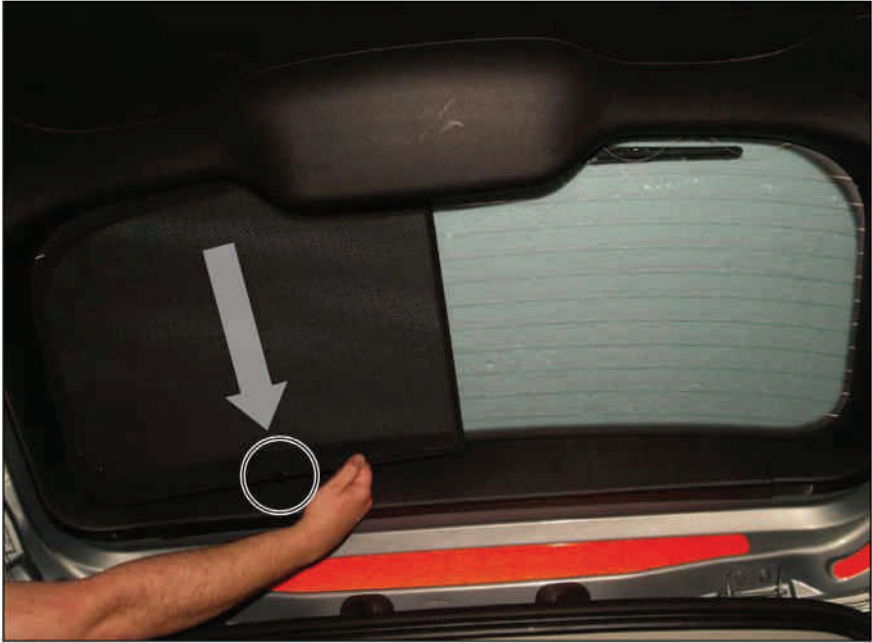

Installation

FORD MONDEO ESTATE

FOR-MOND-E-B

REAR SHADE INSTALLATION