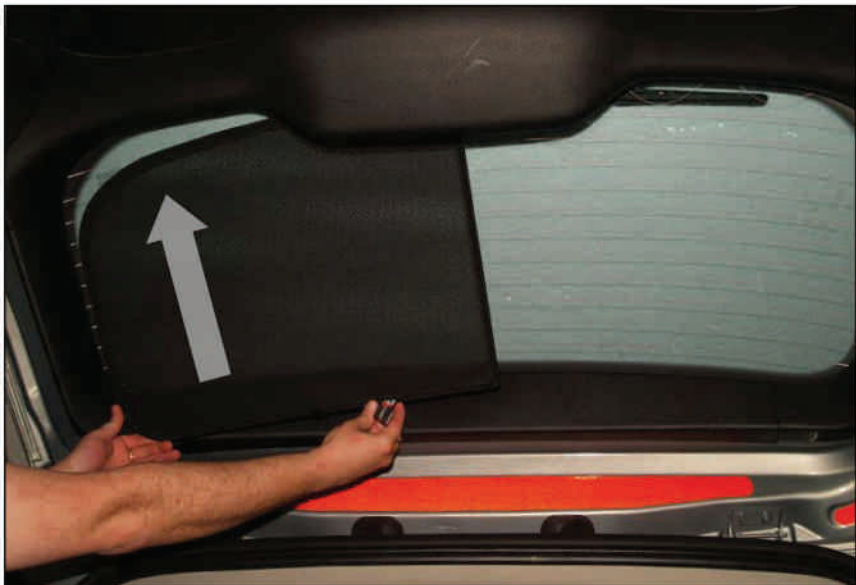

Installation

FORD MONDEO ESTATE

FOR-MOND-E-B

REAR SHADE INSTALLATION

X2