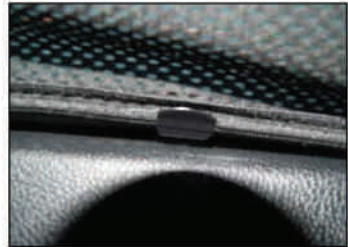

Installation

FORD MONDEO ESTATE

FOR-MOND-E-B

REAR SHADE INSTALLATION