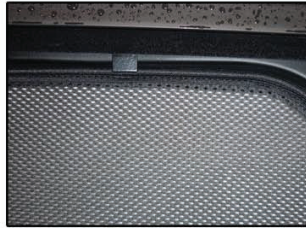

SIDE SHADE INSTALLATION

Installation

FORD S-MAX 5DR
FOR-SMAX-5-B-18

SIDE SHADE INSTALLATION

X2