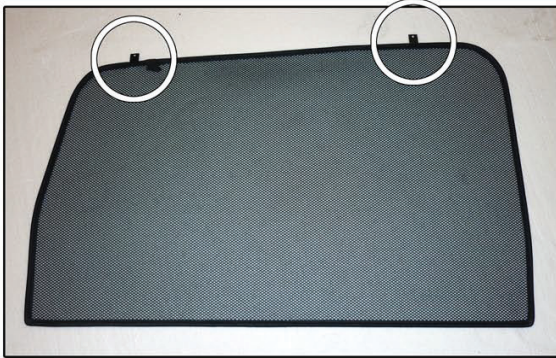

SIDE SHADE INSTALLATION