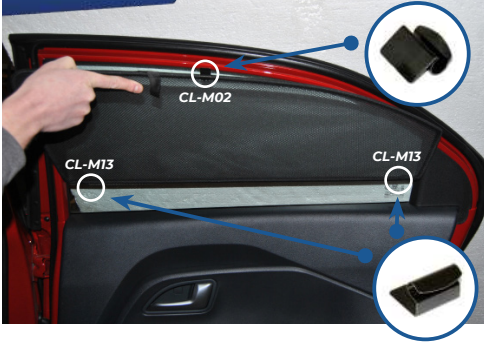

Installation Manual

HONDA CIVIC 5DR
HON-CIVI-5-C

COMPONENTS INCLUDED

x 2

x 2

FIXING CLIPS

CL-M02 x 4

CL-M01 x 2

CL-M13 x 8

Installation

HONDA CIVIC 5DR
HON-CIVI-5-C

SIDE SHADE INSTALLATION

STEP #1

ATTACH CLIPS ON SHADE EDGES

STEP #2

POSITION THE SIDE SHADE

STEP #3

INSERT CLIPS INSIDE WEATHERSTRIP

STEP #4

ENSURE SECURELY FITTED IN PLACE

CAR
SHADES

Installation

HONDA CIVIC 5DR
HON-CIVI-5-C

SMALL TAILGATE SHADE INSTALLATION