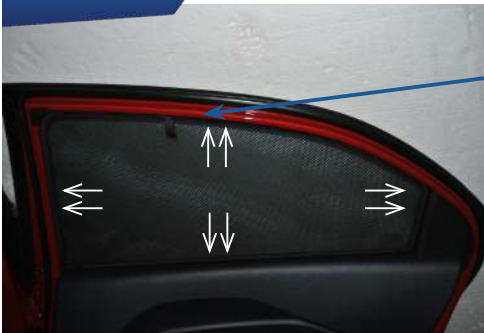

CL-M13 x 8

Installation

HONDA CIVIC 5DR
HON-CIVI-5-C

SIDE SHADE INSTALLATION

STEP #1

ATTACH CLIPS ON SHADE EDGES

STEP #2

POSITION THE SIDE SHADE

STEP #3

INSERT CLIPS INSIDE WEATHERSTRIP

STEP #4

ENSURE SECURELY FITTED IN PLACE

CAR
SHADES

Installation

HONDA CIVIC 5DR
HON-CIVI-5-C

SMALL TAILGATE SHADE INSTALLATION