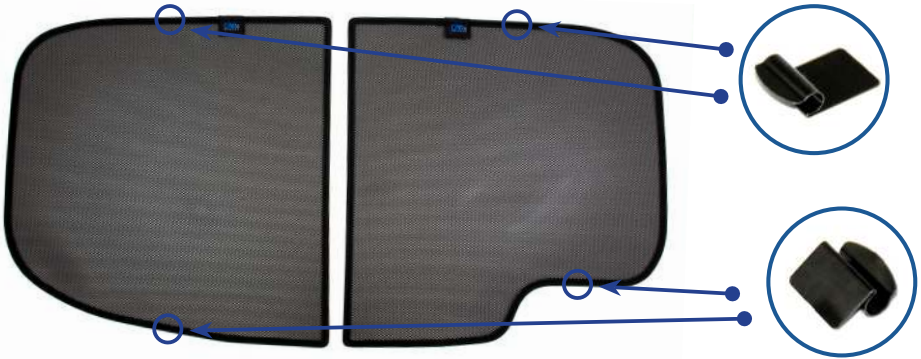

TAILGATE SHADE INSTALLATION