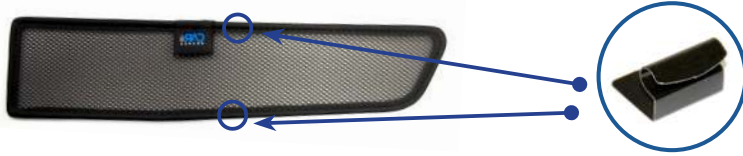

STEP #3

INSERT CLIPS INSIDE WEATHERSTRIP

STEP #4

ENSURE SECURELY FITTED IN PLACE

CAR
SHADES

Installation

HONDA CIVIC 5DR
HON-CIVI-5-C

SMALL TAILGATE SHADE INSTALLATION