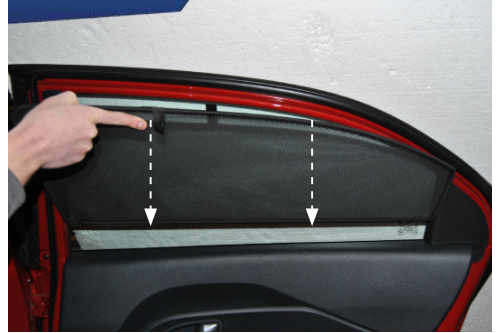

CL-M13 x 8

Installation

HONDA CIVIC 5DR
HON-CIVI-5-C

SIDE SHADE INSTALLATION

STEP #1

ATTACH CLIPS ON SHADE EDGES

STEP #2

POSITION THE SIDE SHADE

STEP #3

INSERT CLIPS INSIDE WEATHERSTRIP

STEP #4

ENSURE SECURELY FITTED IN PLACE

CAR
SHADES

Installation

HONDA CIVIC 5DR
HON-CIVI-5-C

SMALL TAILGATE SHADE INSTALLATION