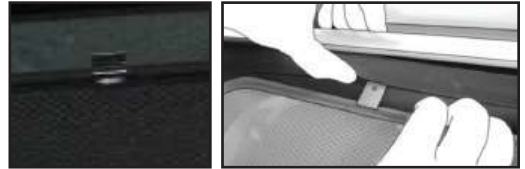

STEP #3

INSERT CLIPS INSIDE WEATHERSTRIP