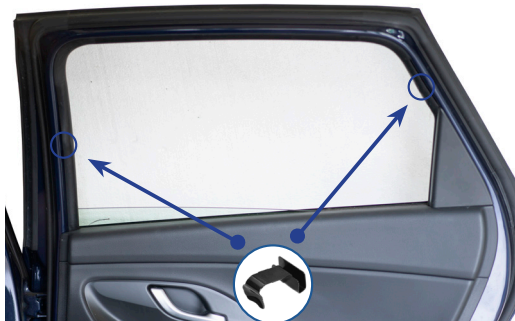

HYUNDAI I30 ESTATE 5DR
HYU-I30-E-C-18

Components Needed

Side Shades

CL-M11 x 4

CL-T01 x 1

Side Shade Installation

STEP 1

STEP 2

STEP 3

STEP 4

STEP 5

STEP 6

Repeat steps 3 & 4 for the second M11 Clip.

Installation

HYUNDAI I30 ESTATE 5DR
HYU-I30-E-C-18

Side Shade Installation