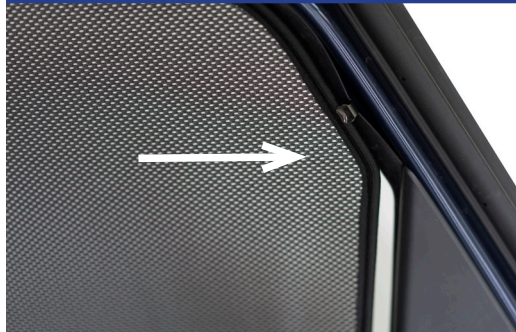

Installation

HYUNDAI I30 ESTATE 5DR
HYU-I30-E-C-18

Side Shade Installation

STEP 7

STEP 8

STEP 9

STEP 10

STEP 11

STEP 12

Repeat this whole process for the other side.