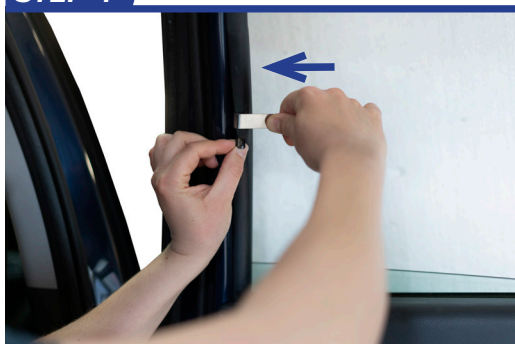

STEP 3

STEP 4

STEP 5

STEP 6

Repeat steps 3 & 4 for the second M11 Clip.

Installation

HYUNDAI I30 ESTATE 5DR
HYU-I30-E-C-18

Side Shade Installation