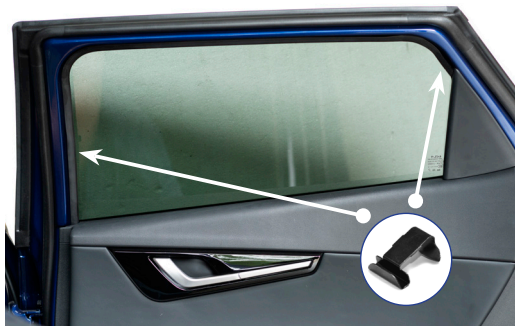

Side Shade Installation

STEP 1

STEP 2

STEP 3

STEP 4

STEP 5

STEP 6

Repeat steps 3 & 4 for the other M05 Clip.