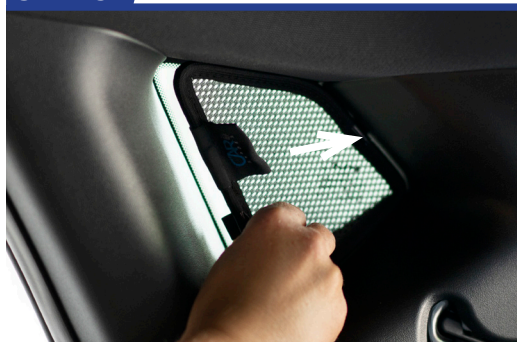

STEP 12

Repeat this whole process for the other side.

Installation

KIA EV6 5DR
KIA-EV6-5-A

Components Needed

Port Shades

CL-M02 x 4

Port Shade Installation

STEP 1

STEP 2

STEP 3

STEP 4

STEP 5

STEP 6

Repeat this whole process for the other side.

Installation