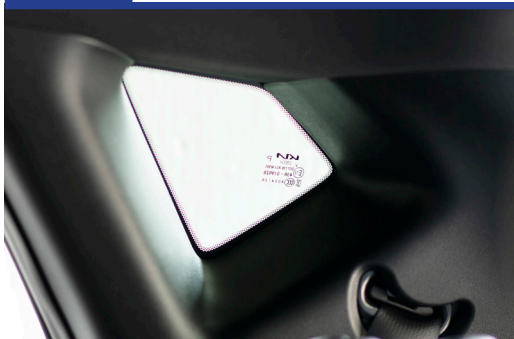

Installation

KIA EV6 5DR
KIA-EV6-5-A

Components Needed

Port Shade Installation

STEP 1

STEP 2

STEP 3

STEP 4

STEP 5

STEP 6

Repeat this whole process for the other side.