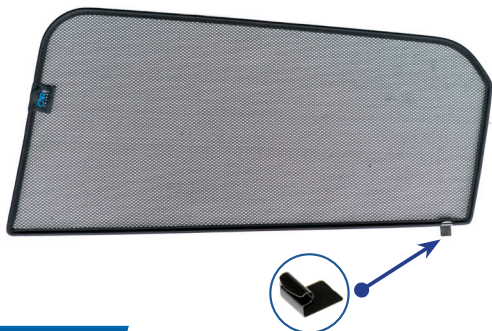

Installation Manual

KIA EV6 5DR
KIA-EV6-5-A-18

Shades

Side Shades

Fixing Clips

CL-M09 x 4

CL-T01 x 1

CL-M03 x 2

Installation

KIA EV6 5DR
KIA-EV6-5-A-18

Components Needed

Side Shade Installation

STEP 1

STEP 2

STEP 3

STEP 4

STEP 5

STEP 6

Repeat steps 3 & 4 for the other M05 Clip.

Installation

KIA EV6 5DR
KIA-EV6-5-A-18

Side Shade Installation

STEP 7

STEP 8