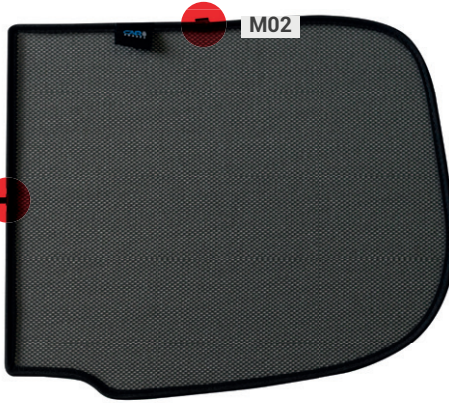

KIA OPTIMA SPORTWAGON | ESTATE

KIA-OPTI-E-A

Included Components:

Side Window Shades

Tailgate Shades

Load Area Shades

M01

M02 - x10

M02 - x4

05

06

07

KIA OPTIMA SPORTWAGON | ESTATE

KIA-OPTI-E-A

Tailgate Window

Tailgate Shades - x2

M14

M02

CLIP PLACEMENT

M02 - x2

M14 - x1

CAR

S H A D E S

www.carshades.com