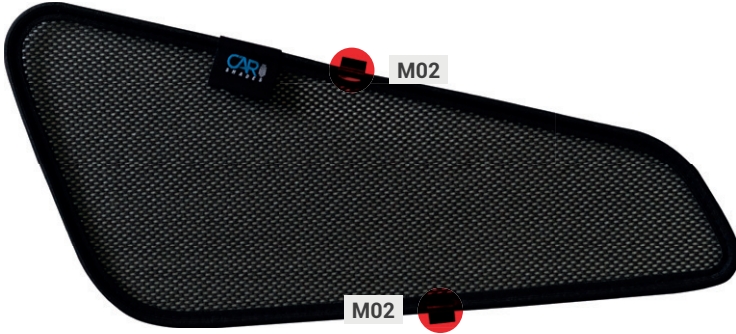

Side Window Shades - x2

M02 - x4

M03 - x4

KIA OPTIMA SPORTWAGON | ESTATE

KIA-OPTI-E-A

Load Area Windows

CLIP PLACEMENT

Load Area Shades - x2

M02 - x4

05

06

07

KIA OPTIMA SPORTWAGON | ESTATE

KIA-OPTI-E-A

Tailgate Window

Tailgate Shades - x2