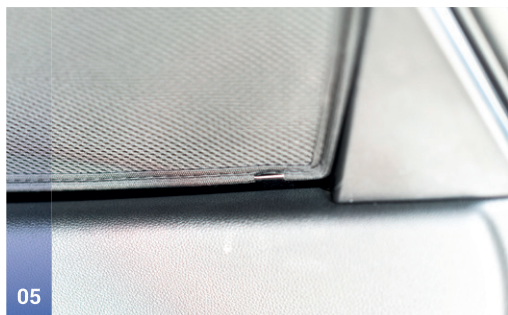

Side Window Shades - x2

M02 - x4

M03 - x4

KIA OPTIMA SPORTWAGON | ESTATE

KIA-OPTI-E-A

Load Area Windows

CLIP PLACEMENT

Load Area Shades - x2