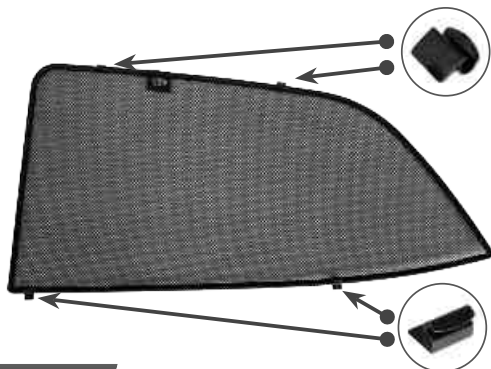

Side Shade Installation

STEP 1