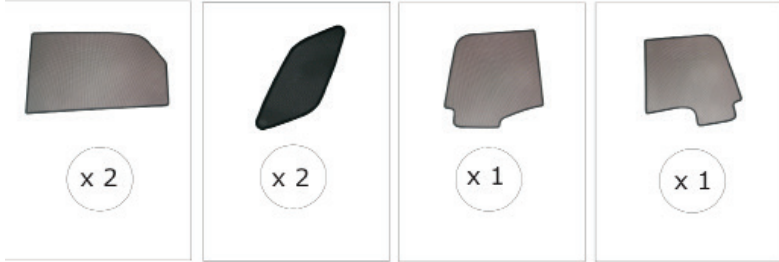

Installation Manual

KIA SPORTAGE 5DR
KIA-SPOR-5-B

COMPONENTS INCLUDED

CL-P02 x 4

CL-P03 x 4

CL-M01 x 2

CL-W01 x 1

Installation