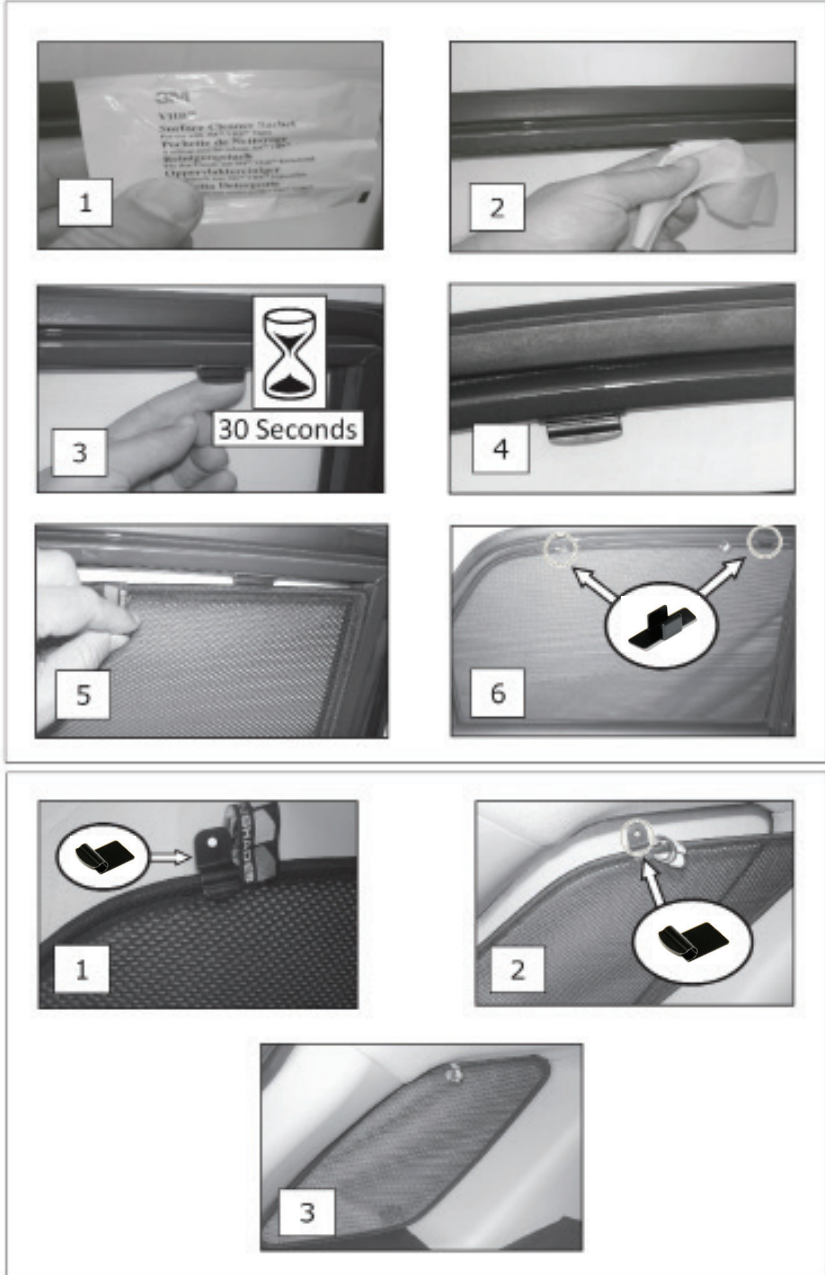

Installation

KIA SPORTAGE 5DR
KIA-SPOR-5-B