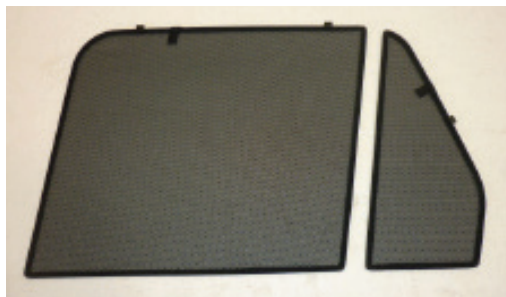

Installation Manual

RANGE ROVER (VOGUE) 5DR
LRO-RR-5-B-18

COMPONENTS INCLUDED

FIXING CLIPS

CL-M02 x 6

Side Shade (A) Installation

RANGE ROVER (VOGUE) 5DR
LRO-RR-5-B-18

COMPONENTS NEEDED:

STEP #1

ATTACH CLIPS ON SHADE EDGES

STEP #2

POSITION THE SIDE SHADE

STEP #3

INSERT CLIPS BEHIND INTERIOR TRIM

STEP #4

ENSURE SECURELY FITTED IN PLACE

CAR
SHADES

Side Shade (B) Installation

RANGE ROVER (VOGUE) 5DR
LRO-RR-5-B-18

COMPONENTS NEEDED:

STEP #1

ATTACH CLIPS ON SHADE EDGES

STEP #2

POSITION THE SIDE SHADE