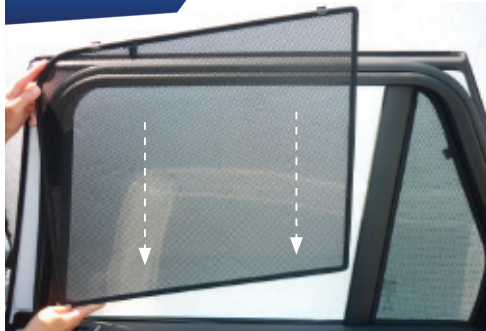

STEP #1

ATTACH CLIPS ON SHADE EDGES

STEP #2

POSITION THE SIDE SHADE

STEP #3

INSERT CLIPS BEHIND INTERIOR TRIM

STEP #4

ENSURE SECURELY FITTED IN PLACE

CAR
SHADES

Side Shade (B) Installation

RANGE ROVER (VOGUE) 5DR
LRO-RR-5-B-18

COMPONENTS NEEDED:

STEP #1

ATTACH CLIPS ON SHADE EDGES

STEP #2

POSITION THE SIDE SHADE