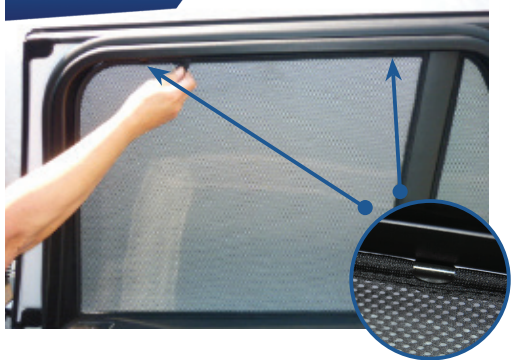

STEP #1

ATTACH CLIPS ON SHADE EDGES

STEP #2

POSITION THE SIDE SHADE

STEP #3

INSERT CLIPS BEHIND INTERIOR TRIM

STEP #4

ENSURE SECURELY FITTED IN PLACE

CAR
SHADES

Side Shade (B) Installation

RANGE ROVER (VOGUE) 5DR
LRO-RR-5-B-18

COMPONENTS NEEDED:

STEP #1

ATTACH CLIPS ON SHADE EDGES

STEP #2

POSITION THE SIDE SHADE

STEP #3

INSERT CLIPS BEHIND INTERIOR TRIM

STEP #4

ENSURE SECURELY FITTED IN PLACE