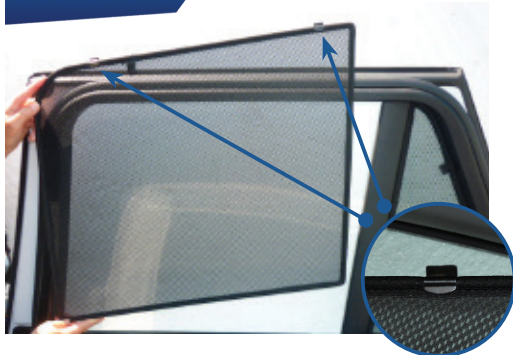

STEP #1

ATTACH CLIPS ON SHADE EDGES

STEP #2

POSITION THE SIDE SHADE

STEP #3

INSERT CLIPS BEHIND INTERIOR TRIM

STEP #4

ENSURE SECURELY FITTED IN PLACE

CAR
SHADES

Side Shade (B) Installation

RANGE ROVER (VOGUE) 5DR
LRO-RR-5-B-18

COMPONENTS NEEDED:

STEP #1

ATTACH CLIPS ON SHADE EDGES

STEP #2

POSITION THE SIDE SHADE