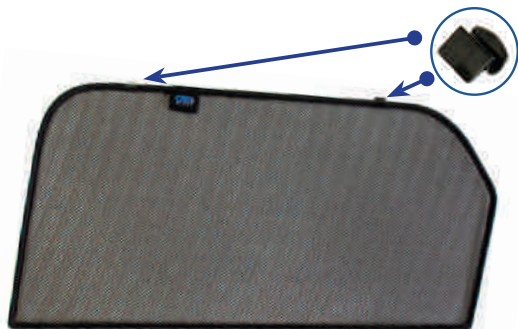

Side Shade Installation

STEP 1