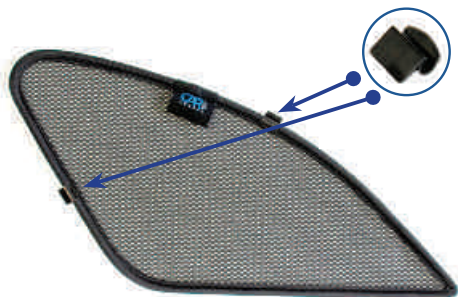

Side Shade Installation

STEP 7

STEP 8

STEP 9

STEP 10

View from other side. Clips sit between trim.

STEP 11

Repeat this whole process for the other side.

Installation

RANGE ROVER VELAR 5DR
LRO-VELA-5-A

Components Needed

Port Shades

CL-M02 x 4

Port Shade Installation

STEP 1

STEP 2

STEP 3

STEP 4

STEP 5

STEP 6

Installation

RANGE ROVER VELAR 5DR
LRO-VELA-5-A

Port Shade Installation

STEP 7