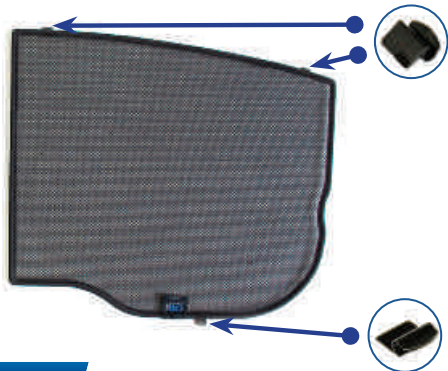

STEP 3

STEP 4

STEP 5

STEP 6

Installation

RANGE ROVER VELAR 5DR
LRO-VELA-5-A

Port Shade Installation

STEP 7

STEP 8

Repeat this whole process for the other side.

Installation

RANGE ROVER VELAR 5DR
LRO-VELA-5-A

Components Needed

Tailgate Shade Installation

STEP 1

STEP 2

STEP 3

STEP 4

STEP 5

STEP 6

Installation

RANGE ROVER VELAR 5DR
LRO-VELA-5-A

Tailgate Shade Installation

STEP 7