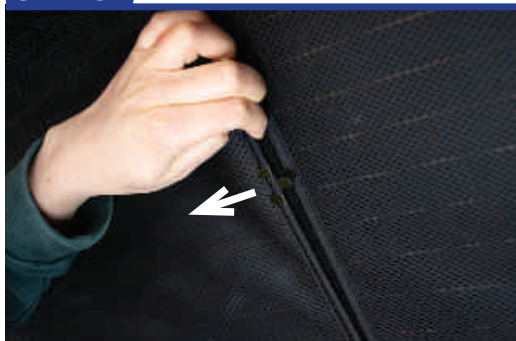

Installation

RANGE ROVER VELAR 5DR
LRO-VELA-5-A

Tailgate Shade Installation

STEP 7

Repeat this whole process for the other side.

STEP 8

STEP 9

STEP 10

STEP 11