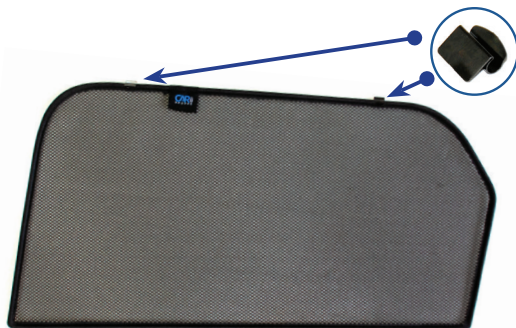

Side Shade Installation

STEP 1