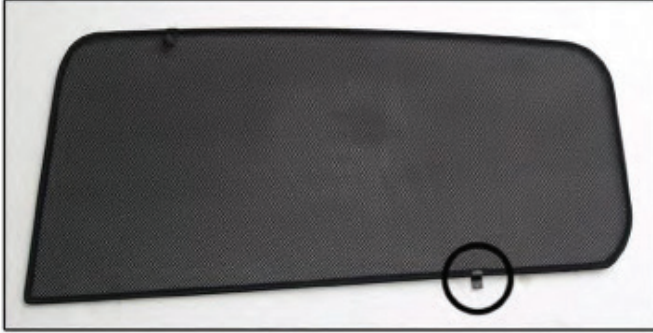

SIDE SHADE INSTALLATION