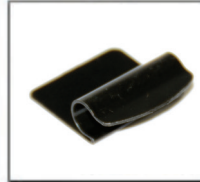

PORT SHADE INSTALLATION