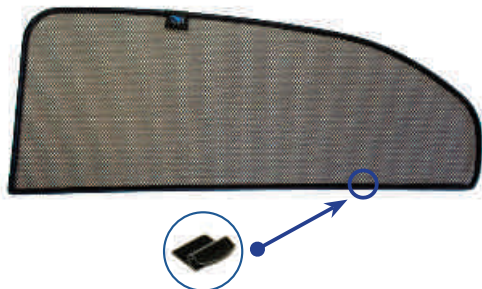

Installation Manual

MERCEDES A-CLASS 5DR
MB-ACLS-5-D

Shades

Side Shades

Tailgate Shades

Fixing Clips

CL-M12 x 4

CL-M14 x 1

CL-M11 x 6

CL-T01 x 1

Installation

MERCEDES A-CLASS 5DR
MB-ACLS-5-D

Components Needed

Side Shades

CL-M12 x 2

CL-M11 x 6

CL-T01 x 1

Side Shade Installation

STEP 1

STEP 2

STEP 3

STEP 4

STEP 5

STEP 6