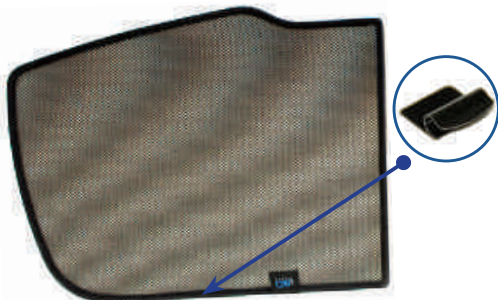

STEP 11

STEP 12

Repeat this whole process for the other side

Installation

MERCEDES A-CLASS 5DR
MB-ACLS-5-D

Components Needed

Tailgate Shades

CL-M12 x 2

CL-M14 x 1

Tailgate Shade Installation

STEP 1

STEP 2

STEP 3

STEP 4

STEP 5

STEP 6