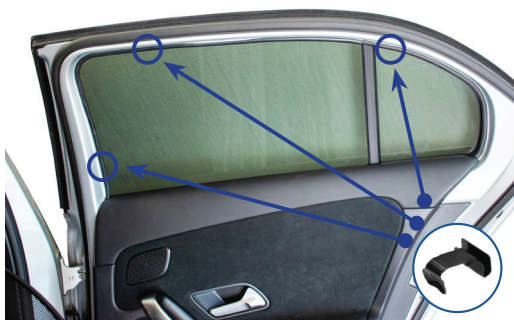

Installation

MERCEDES A-CLASS 5DR
MB-ACLS-5-D-18

Components Needed

Side Shade Installation

STEP 1

STEP 2

STEP 3

STEP 4

STEP 5

STEP 6

Repeat steps 3 & 4 for the other M11 clips