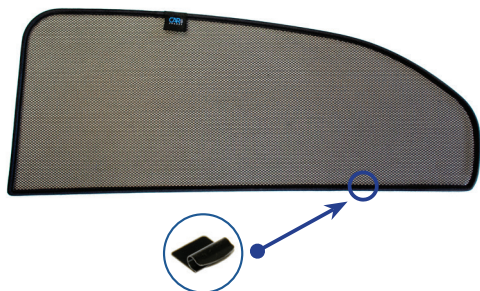

Installation

MERCEDES A-CLASS 5DR
MB-ACLS-5-D-18

Components Needed

Side Shade Installation

STEP 1