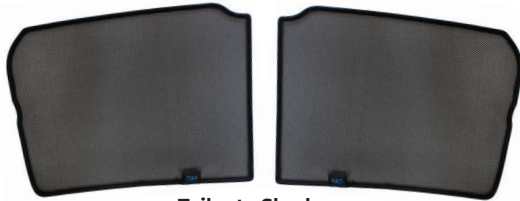

Installation Manual

MERCEDES A-CLASS 3DR
MB-ACLS-3-B

Shades

Side Shades

Tailgate Shades

Fixing Clips

CL-M01 x 2

CL-M02 x 2

Installation

MERCEDES A-CLASS 3DR
MB-ACLS-3-B

Components Needed

Side Shades

CL-M01 x 2

Side Shade Installation

Installation

MERCEDES A-CLASS 3DR
MB-ACLS-3-B