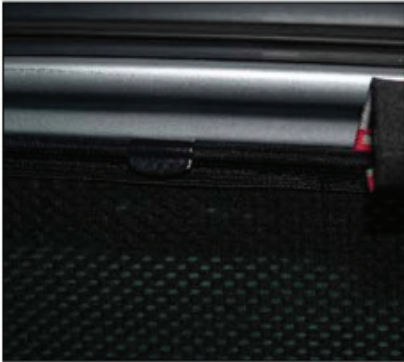

Installation

MERCEDES-BENZ A CLASS 5DR
MB-ALWB-5-A

SIDE SHADE INSTALLATION

x2