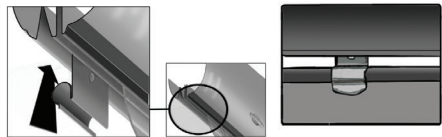

Installation Manual

MERCEDES M CLASS 5DR
MB-MCLS-5-C

COMPONENTS INCLUDED

FIXING CLIPS

CL-M02 x 12

CL-M12 x 2

Installation

MERCEDES M CLASS 5DR

MB-MCLS-5-C

SIDE SHADE INSTALLATION

Installation

MERCEDES M CLASS 5DR

MB-MCLS-5-C

SIDE SHADE INSTALLATION

Installation

MERCEDES M CLASS 5DR