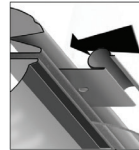

PORT SHADE INSTALLATION