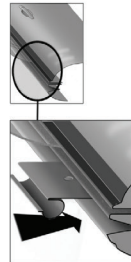

Installation Manual

MERCEDES M CLASS 5DR
MB-MCLS-5-C

COMPONENTS INCLUDED

FIXING CLIPS

CL-M02 x 12

CL-M12 x 2

Installation

MERCEDES M CLASS 5DR

MB-MCLS-5-C

SIDE SHADE INSTALLATION

Installation

MERCEDES M CLASS 5DR

MB-MCLS-5-C

SIDE SHADE INSTALLATION

Installation

MERCEDES M CLASS 5DR