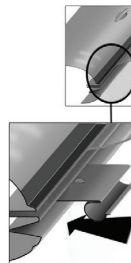

Installation Manual

MERCEDES M CLASS 5DR
MB-MCLS-5-C

COMPONENTS INCLUDED

FIXING CLIPS

CL-M02 x 12

CL-M12 x 2

Installation

MERCEDES M CLASS 5DR

MB-MCLS-5-C

SIDE SHADE INSTALLATION

Installation

MERCEDES M CLASS 5DR

MB-MCLS-5-C

SIDE SHADE INSTALLATION

Installation

MERCEDES M CLASS 5DR