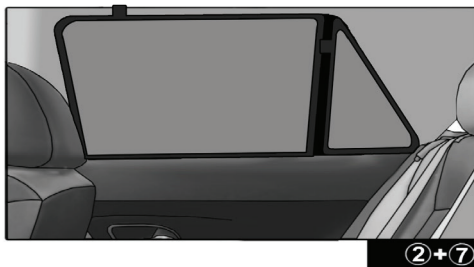

MB-MCLS-5-C

SIDE SHADE INSTALLATION

Installation

MERCEDES M CLASS 5DR

MB-MCLS-5-C

SIDE SHADE INSTALLATION

Installation

MERCEDES M CLASS 5DR