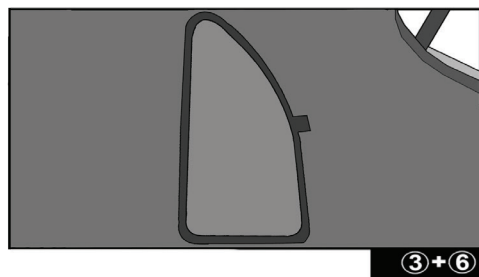

PORT SHADE INSTALLATION