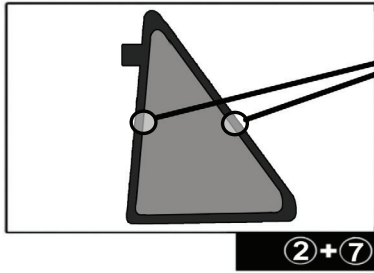

Installation Manual

MERCEDES M CLASS 5DR
MB-MCLS-5-C

COMPONENTS INCLUDED

FIXING CLIPS

CL-M02 x 12

CL-M12 x 2

Installation

MERCEDES M CLASS 5DR

MB-MCLS-5-C

SIDE SHADE INSTALLATION

Installation

MERCEDES M CLASS 5DR

MB-MCLS-5-C

SIDE SHADE INSTALLATION

Installation

MERCEDES M CLASS 5DR