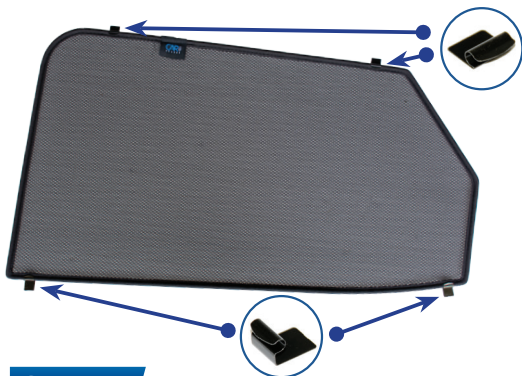

Side Shade Installation

STEP 1