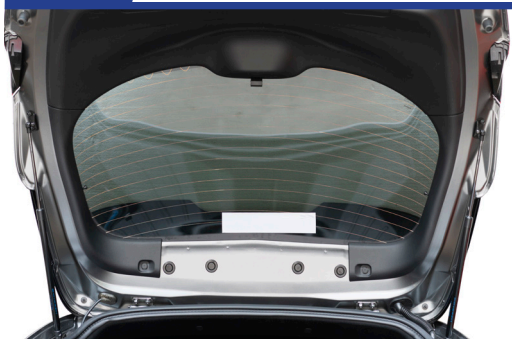

Installation

NISSAN JUKE 5DR
NIS-JUKE-5-B

Components Needed

Tailgate Shade Installation

STEP 1

STEP 2

STEP 3

STEP 4

STEP 5

STEP 6