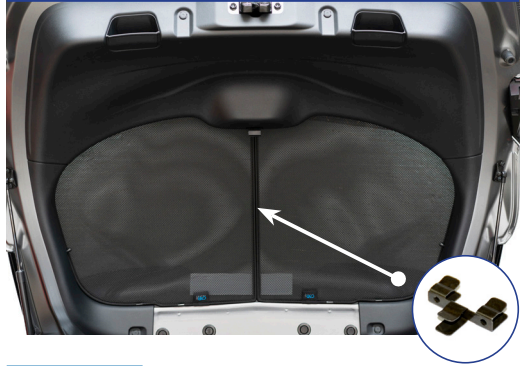

CL-M14 x 1

Tailgate Shade Installation

STEP 1

STEP 2

STEP 3

STEP 4

STEP 5

STEP 6

Installation

NISSAN JUKE 5DR
NIS-JUKE-5-B

Tailgate Shade Installation

STEP 7

Repeat this whole process for the other side

STEP 8

STEP 9

STEP 10