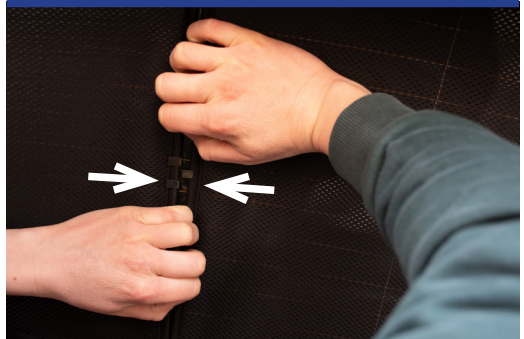

Installation

NISSAN JUKE 5DR
NIS-JUKE-5-B

Tailgate Shade Installation

STEP 7

Repeat this whole process for the other side

STEP 8

STEP 9

STEP 10