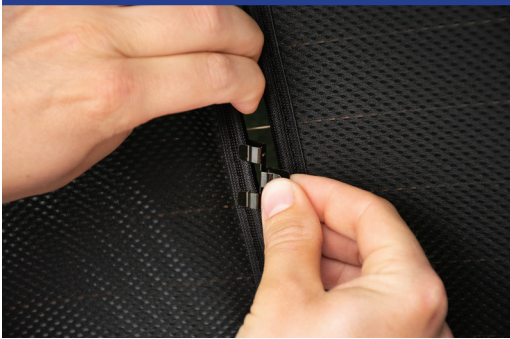

Installation

NISSAN LEAF 5DR
NIS-LEAF-5-B

Tailgate Shade Installation

STEP 7

Repeat this whole process for the other side.

STEP 8

STEP 9

STEP 10

STEP 11