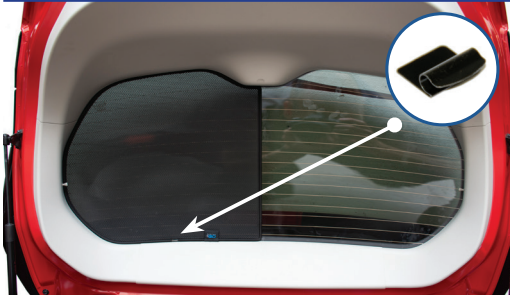

STEP 4

STEP 5

STEP 6

Installation

NISSAN LEAF 5DR
NIS-LEAF-5-B

Tailgate Shade Installation

STEP 7

Repeat this whole process for the other side.