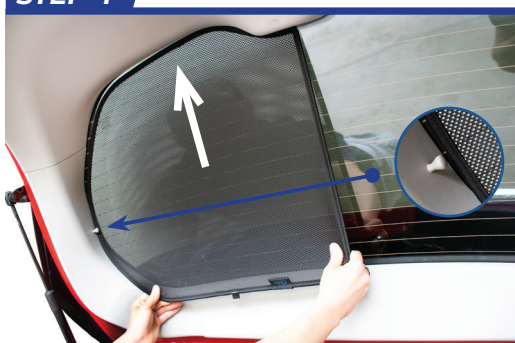

Installation

NISSAN LEAF 5DR
NIS-LEAF-5-B

Components Needed

Tailgate Shade Installation

STEP 1

STEP 2

STEP 3

STEP 4

STEP 5

STEP 6