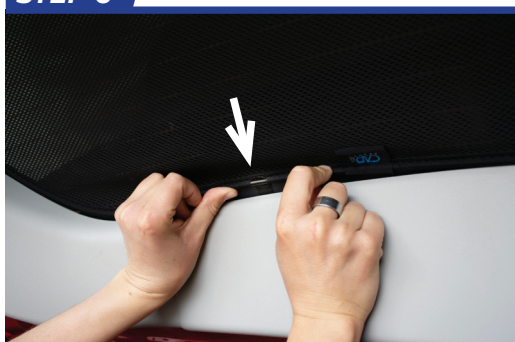

Installation

NISSAN LEAF 5DR
NIS-LEAF-5-B

Components Needed

Tailgate Shade Installation

STEP 1

STEP 2

STEP 3

STEP 4

STEP 5

STEP 6