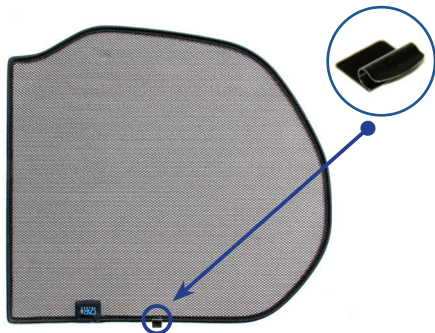

Side Shade Installation

STEP 7

STEP 8

Ensure clip sits between the rubber trim

STEP 9

Repeat this whole process for the other side.

Installation

NISSAN LEAF 5DR
NIS-LEAF-5-B

Components Needed

Tailgate Shades

CL-M12 x 2

CL-M14 x 1

Tailgate Shade Installation

STEP 1

STEP 2

STEP 3

STEP 4

STEP 5

STEP 6

Installation

NISSAN LEAF 5DR
NIS-LEAF-5-B

Tailgate Shade Installation

STEP 7

Repeat this whole process for the other side.