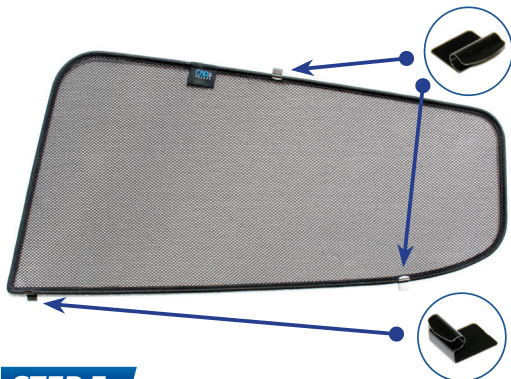

Side Shade Installation

STEP 1