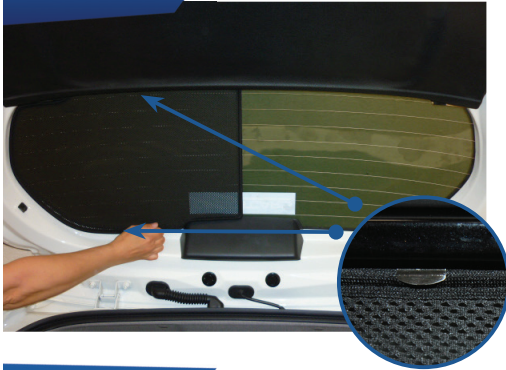

COMPONENTS NEEDED:

STEP #1

ATTACH CLIPS ON SHADE EDGES

STEP #2

POSITION THE REAR SHADE

STEP #3

INSERT CLIPS BEHIND INTERIOR TRIM

STEP #4