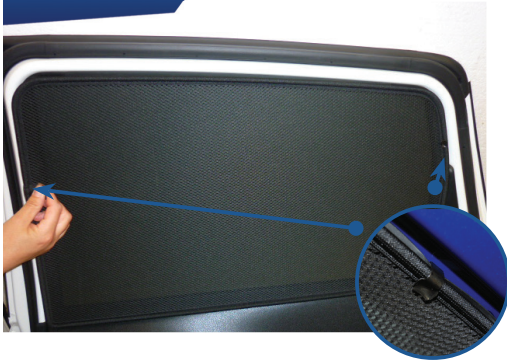

STEP #3

ATTACH SIDE SHADE BEHIND CLIPS