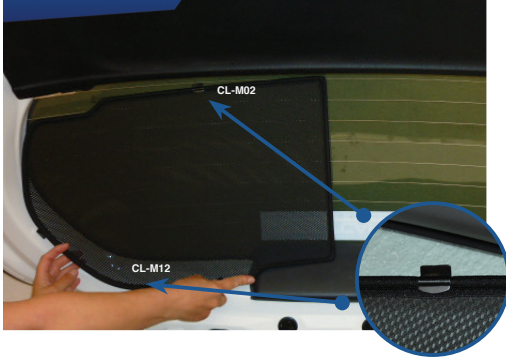

STEP #1

ATTACH CLIPS ON SHADE EDGES