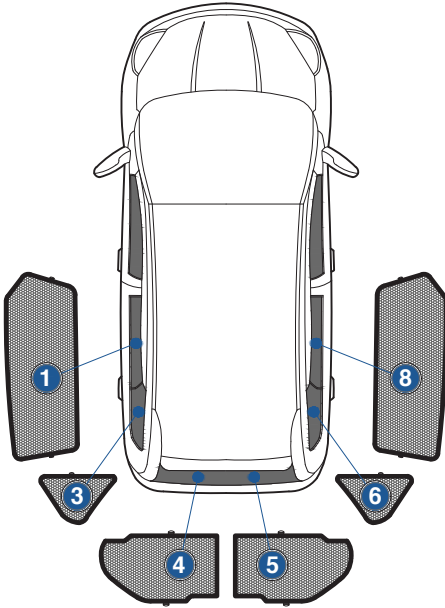

Installation Manual

NISSAN NOTE 5DR
NIS-NOTE-5-B

COMPONENTS INCLUDED

SHADES

FIXING CLIPS

CL-M02 x 4

CL-M05 x 4

CL-M12 x 2

CL-T01 x 1

Side Shade Installation

NISSAN NOTE 5DR
NIS-NOTE-5-B

COMPONENTS NEEDED:

STEP #1

INSERT CLIPS INSIDE WEATHERSTRIP

STEP #2

POSITION THE SIDE SHADE