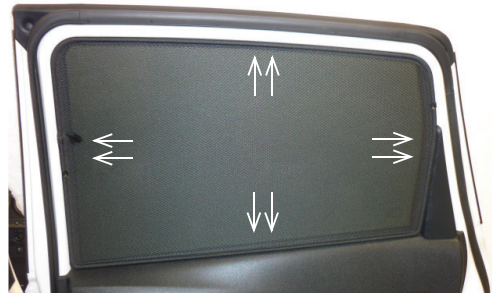

CL-T01 x 1

Side Shade Installation

NISSAN NOTE 5DR
NIS-NOTE-5-B

COMPONENTS NEEDED:

STEP #1

INSERT CLIPS INSIDE WEATHERSTRIP

STEP #2

POSITION THE SIDE SHADE

STEP #3

ATTACH SIDE SHADE BEHIND CLIPS

STEP #4

ENSURE SECURELY FITTED IN PLACE

CAR
SHADES

Quarter Light Shade Installation

NISSAN NOTE 5DR
NIS-NOTE-5-B

COMPONENTS NEEDED: