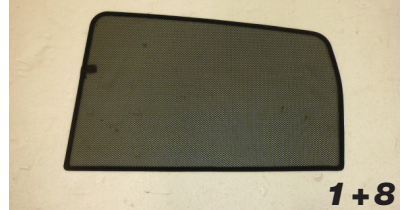

Installation Manual

NISSAN NOTE 5DR
NIS-NOTE-5-B

COMPONENTS INCLUDED

SHADES

FIXING CLIPS

CL-M02 x 4

CL-M05 x 4

CL-M12 x 2

CL-T01 x 1

Side Shade Installation

NISSAN NOTE 5DR
NIS-NOTE-5-B

COMPONENTS NEEDED:

STEP #1

INSERT CLIPS INSIDE WEATHERSTRIP

STEP #2

POSITION THE SIDE SHADE