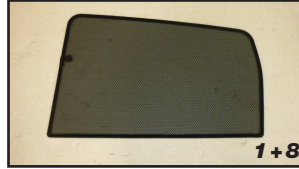

Installation Manual

NISSAN NOTE 5DR
NIS-NOTE-5-B

COMPONENTS INCLUDED

SHADES

FIXING CLIPS

CL-M02 x 4

CL-M05 x 4

CL-M12 x 2

CL-T01 x 1

Side Shade Installation

NISSAN NOTE 5DR
NIS-NOTE-5-B

COMPONENTS NEEDED:

STEP #1

INSERT CLIPS INSIDE WEATHERSTRIP

STEP #2

POSITION THE SIDE SHADE