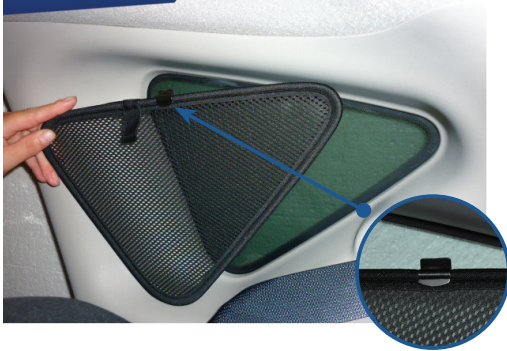

STEP #1

ATTACH CLIPS ON SHADE EDGES