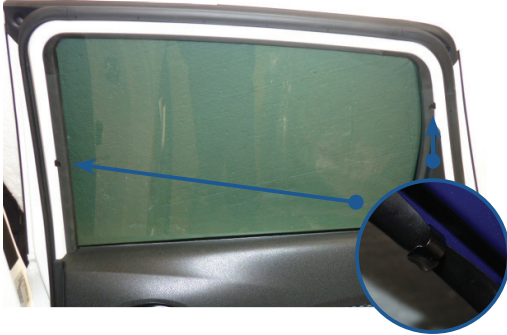

CL-T01 x 1

Side Shade Installation

NISSAN NOTE 5DR
NIS-NOTE-5-B

COMPONENTS NEEDED:

STEP #1

INSERT CLIPS INSIDE WEATHERSTRIP

STEP #2

POSITION THE SIDE SHADE