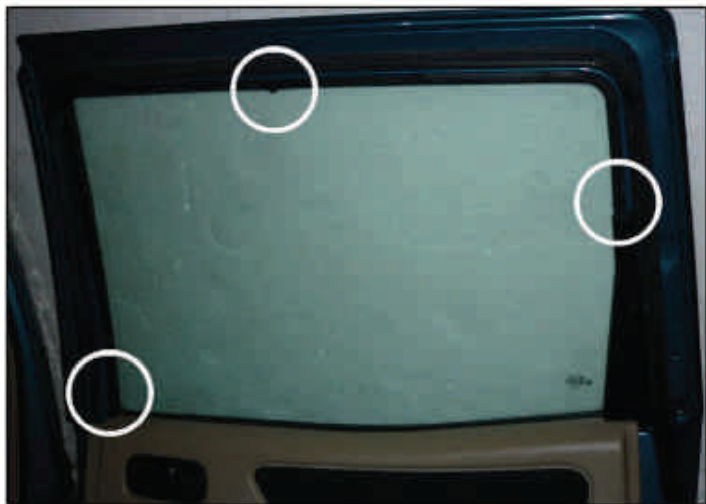

CL-M04 x 2

CL-M12 x 2

Installation

NISSAN TERRANO 5DR
NIS-TERR-5-A

SIDE SHADE INSTALLATION

Installation

NISSAN TERRANO 5DR
NIS-TERR-5-A

SIDE SHADE INSTALLATION