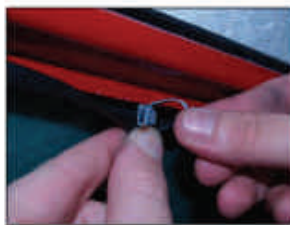

CL-M04 x 2

CL-M12 x 2

Installation

NISSAN TERRANO 5DR
NIS-TERR-5-A

SIDE SHADE INSTALLATION

Installation

NISSAN TERRANO 5DR
NIS-TERR-5-A

SIDE SHADE INSTALLATION