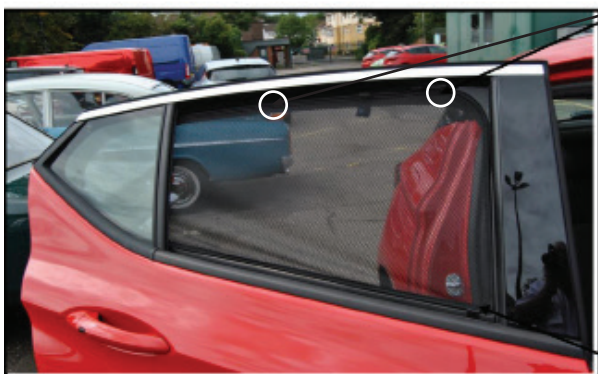

## SIDE SHADE INSTALLATION

Wind the window down and fit the shades from the outside in.

CL-M12

CL-M03