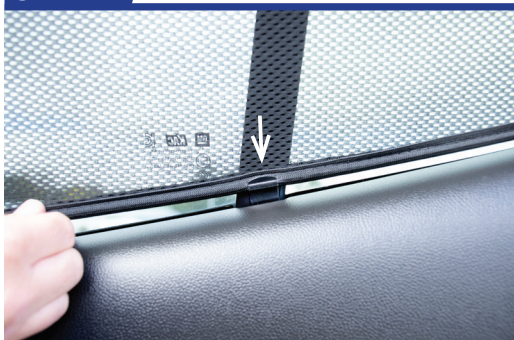

Installation

VAUXHALL MOKKA/MOKKA X 5DR
VAU-MOKA-5-A-18

Components Needed

Side Shade Installation

STEP 1

STEP 2

STEP 3

STEP 4

STEP 5

STEP 6