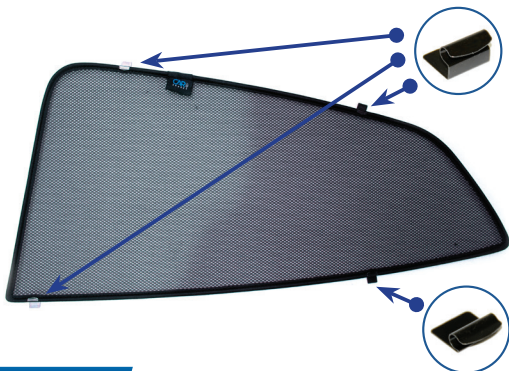

VAUXHALL MOKKA/MOKKA X 5DR
VAU-MOKA-5-A-18

Components Needed

Side Shades

CL-M12 x 2

CL-M13 x 6

Side Shade Installation

STEP 1

STEP 2