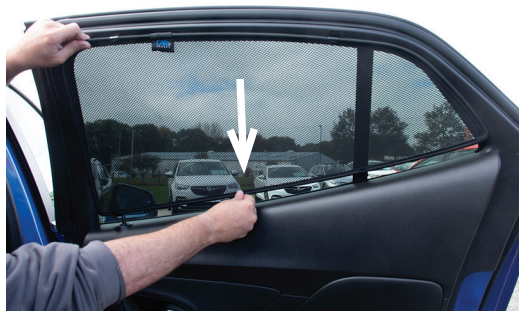

Installation

VAUXHALL MOKKA/MOKKA X 5DR
VAU-MOKA-5-A-18

Components Needed

Side Shade Installation

STEP 1

STEP 2

STEP 3

STEP 4

STEP 5

STEP 6