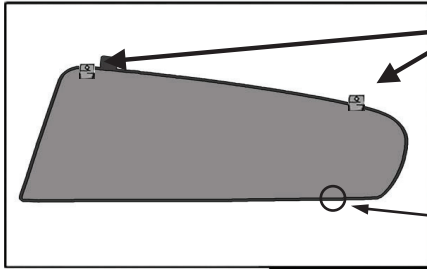

CL-M02 x 2

CL-W01 x 1

CAR
SHADES

Installation

VAUXHALL SIGNUM 5DR

VAU-SIGN-5-A

SIDE SHADE INSTALLATION

1+8