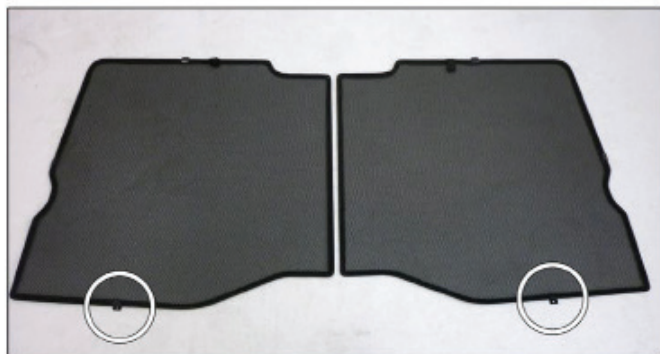

Installation

PEUGEOT 806 5DR

PEU-806-5-A

TAILGATE SHADE INSTALLATION