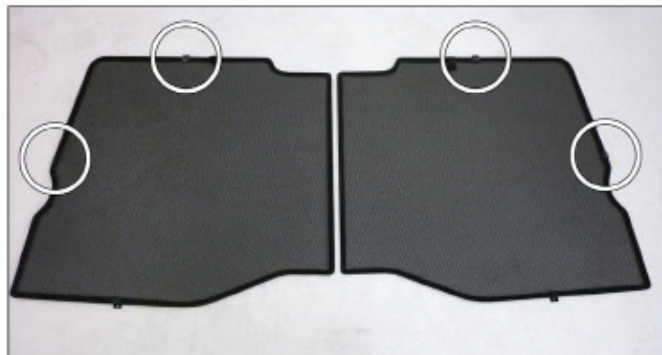

Installation

PEUGEOT 806 5DR

PEU-806-5-A

TAILGATE SHADE INSTALLATION