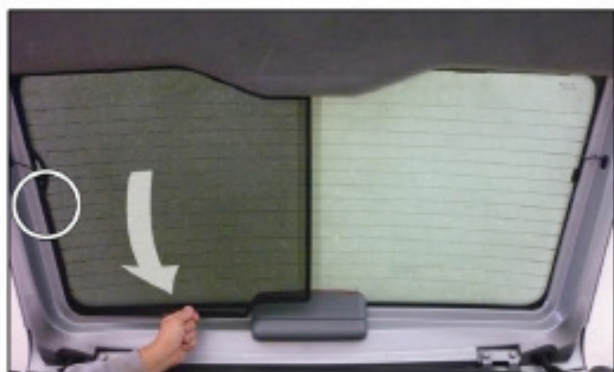

Installation

PEUGEOT 806 5DR

PEU-806-5-A

TAILGATE SHADE INSTALLATION