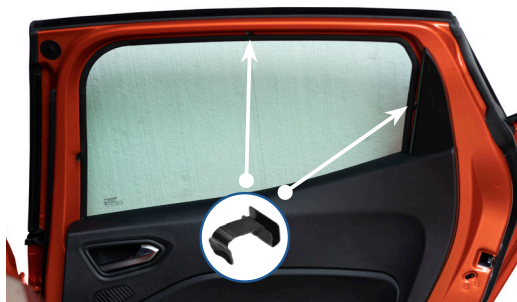

RENAULT CLIO 5DR
REN-CLIO-5-D-18

Components Needed

Side Shades

CL-M11 x 6

CL-T01 x 1

Side Shade Installation

STEP 1

STEP 2

STEP 3

STEP 4

STEP 5

STEP 6

Repeat steps 3 & 4 for the other M11 clips.

Installation

RENAULT CLIO 5DR
REN-CLIO-5-D-18

Side Shade Installation