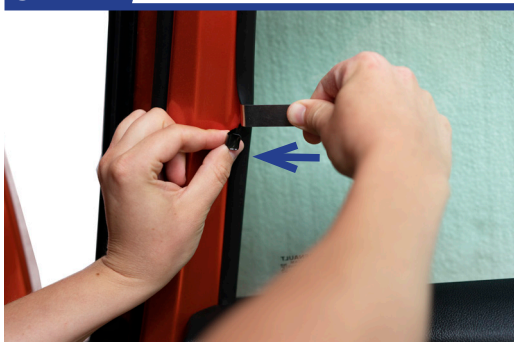

STEP 3

STEP 4

STEP 5

STEP 6

Repeat steps 3 & 4 for the other M11 clips.

Installation

RENAULT CLIO 5DR
REN-CLIO-5-D-18

Side Shade Installation