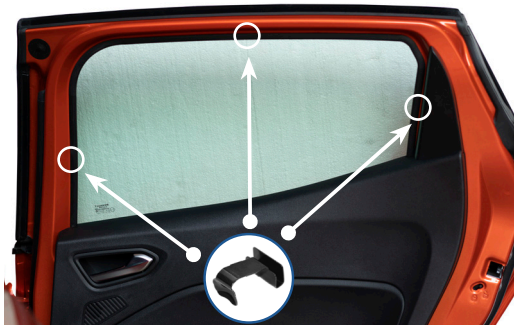

RENAULT CLIO 5DR
REN-CLIO-5-D-18

Components Needed

Side Shades

CL-M11 x 6

CL-T01 x 1

Side Shade Installation

STEP 1

STEP 2

STEP 3

STEP 4

STEP 5

STEP 6

Repeat steps 3 & 4 for the other M11 clips.

Installation

RENAULT CLIO 5DR
REN-CLIO-5-D-18

Side Shade Installation