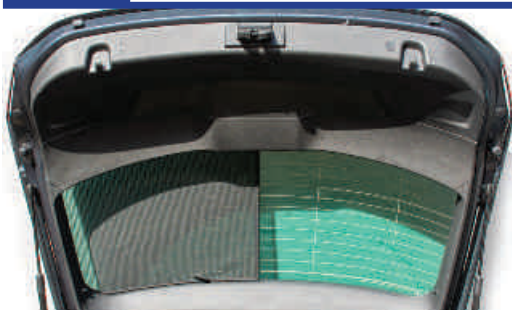

STEP 4

STEP 5

STEP 6

Installation

RENAULT CLIO ESTATE
REN-CLIO-E-B

Tailgate Shade Installation

STEP 7

STEP 8