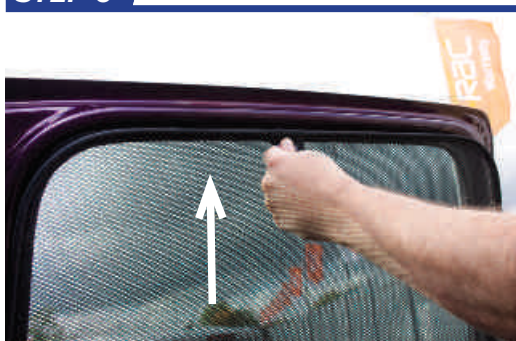

Installation

RENAULT CLIO ESTATE
REN-CLIO-E-B

Components Needed

Side Shade Installation

STEP 1

STEP 2

STEP 3

Press and hold clips in place for 30 Seconds

STEP 4

STEP 5

STEP 6