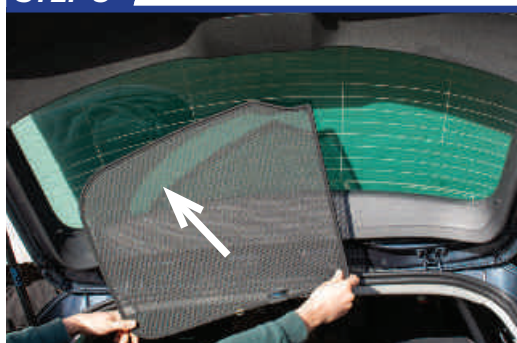

Components Needed

Tailgate Shades

CL-M02 x 2

CL-M14 x 1

Tailgate Shade Installation

STEP 1

STEP 2

STEP 3