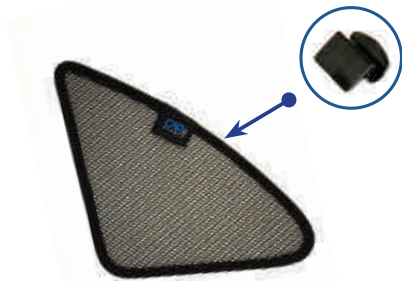

Repeat this whole process for the other side.

Installation

RENAULT CLIO ESTATE
REN-CLIO-E-B

Components Needed

Port Shades

CL-M02 x 2

Port Shade Installation

STEP 1