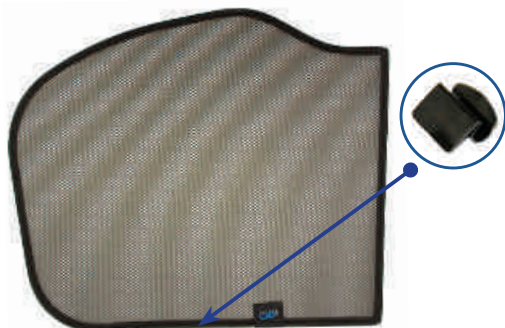

Components Needed

Tailgate Shades

CL-M02 x 2

CL-M14 x 1

Tailgate Shade Installation

STEP 1

STEP 2

STEP 3