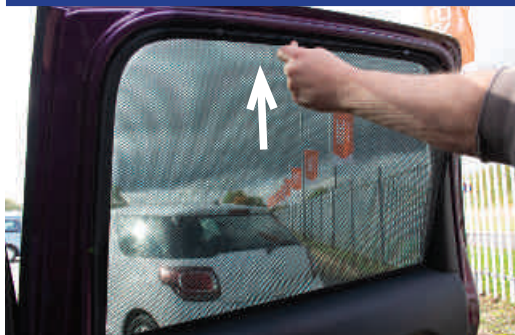

STEP 6

Installation

RENAULT CLIO ESTATE
REN-CLIO-E-B

Side Shade Installation

STEP 7

STEP 8

STEP 9

STEP 10