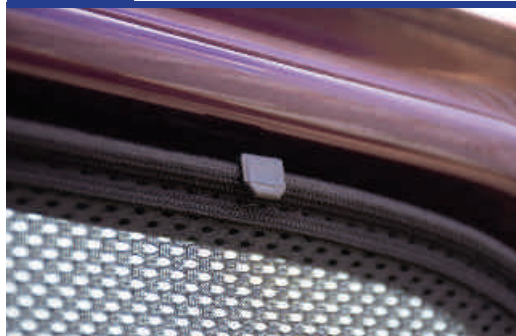

Installation

RENAULT CLIO ESTATE
REN-CLIO-E-B

Side Shade Installation

STEP 7

STEP 8

STEP 9

STEP 10

Repeat this whole process for the other side.