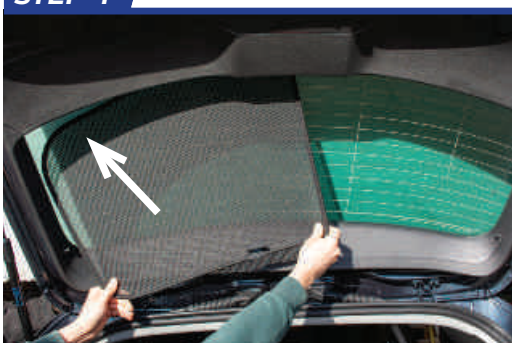

Installation

RENAULT CLIO ESTATE
REN-CLIO-E-B

Components Needed

Tailgate Shade Installation

STEP 1

STEP 2

STEP 3

STEP 4

STEP 5

STEP 6