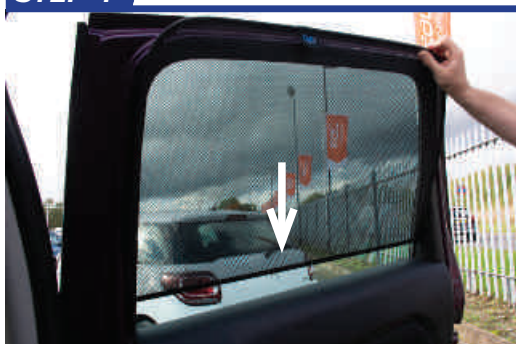

CL-W01 x 1

Side Shade Installation

STEP 1

STEP 2

STEP 3

Press and hold clips in place for 30 Seconds

STEP 4

STEP 5