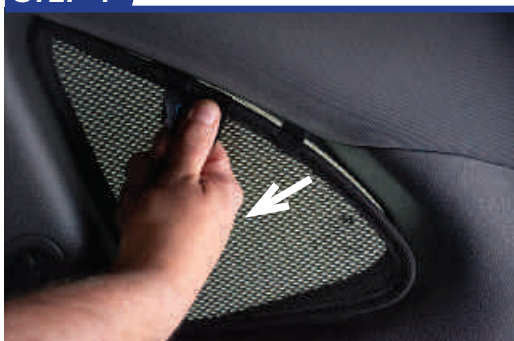

Installation

RENAULT CLIO ESTATE
REN-CLIO-E-B

Components Needed

Port Shade Installation

STEP 1

STEP 2

STEP 3

STEP 4

STEP 5

STEP 6

Repeat this whole process for the other side.