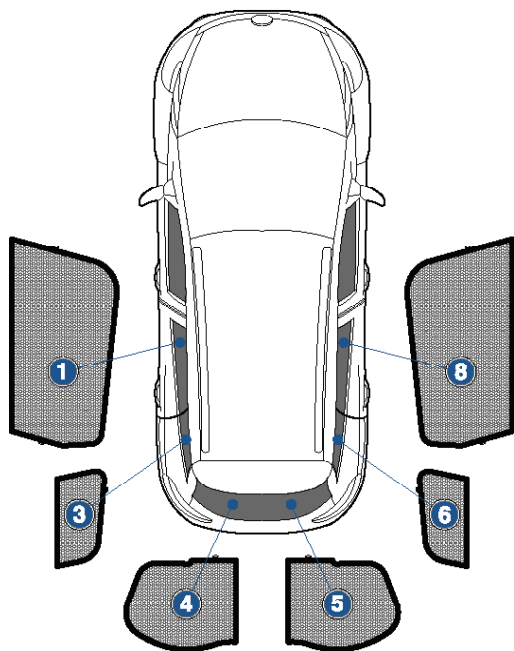

# Installation Manual

RENAULT CLIO EST  
REN-CLIO-E-C

COMPONENTS INCLUDED

SHADES

FIXING CLIPS

**CAR**  
SHADES

CL-M02 x 2

CL-M05 x 2