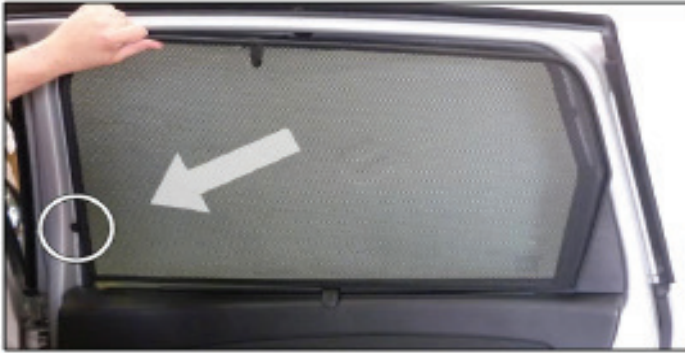

Installation Manual

RENAULT GRAND SCENIC 5DR
REN-GRSC-5-B-18

COMPONENTS INCLUDED

CL-M05 x 6

CL-T01 x 1

Installation

RENAULT GRAND SCENIC 5DR
REN-GRSC-5-B-18

SIDE SHADE INSTALLATION

Installation

RENAULT GRAND SCENIC 5DR
REN-GRSC-5-B-18

SIDE SHADE INSTALLATION

Installation

RENAULT GRAND SCENIC 5DR
REN-GRSC-5-B-18

SIDE SHADE INSTALLATION

x2