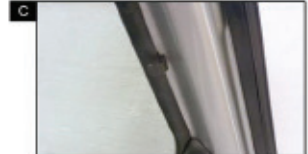

Installation Manual

RENAULT GRAND SCENIC 5DR
REN-GRSC-5-B-18

COMPONENTS INCLUDED

CL-M05 x 6

CL-T01 x 1

Installation

RENAULT GRAND SCENIC 5DR
REN-GRSC-5-B-18

SIDE SHADE INSTALLATION

Installation

RENAULT GRAND SCENIC 5DR
REN-GRSC-5-B-18

SIDE SHADE INSTALLATION

Installation

RENAULT GRAND SCENIC 5DR
REN-GRSC-5-B-18

SIDE SHADE INSTALLATION

x2