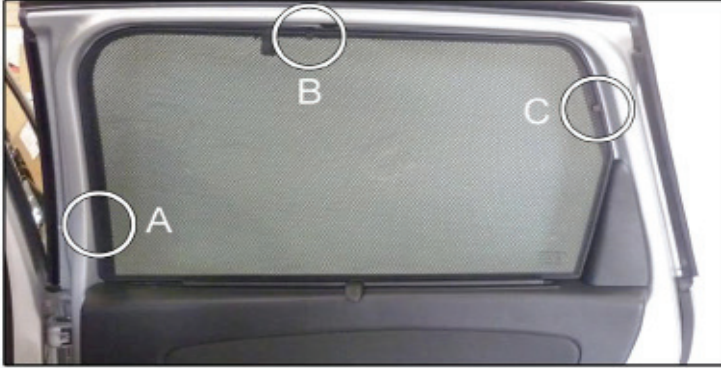

Installation Manual

RENAULT GRAND SCENIC 5DR
REN-GRSC-5-B-18

COMPONENTS INCLUDED

CL-M05 x 6

CL-T01 x 1

Installation

RENAULT GRAND SCENIC 5DR
REN-GRSC-5-B-18

SIDE SHADE INSTALLATION

Installation

RENAULT GRAND SCENIC 5DR
REN-GRSC-5-B-18

SIDE SHADE INSTALLATION

Installation

RENAULT GRAND SCENIC 5DR
REN-GRSC-5-B-18

SIDE SHADE INSTALLATION

x2