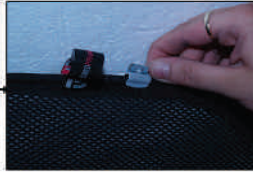

Installation

RENAULT MEGANE ESTATE
REN-MEGA-E-B

SIDE SHADE INSTALLATION

Installation

RENAULT MEGANE ESTATE
REN-MEGA-E-B

SIDE SHADE INSTALLATION

Installation

RENAULT MEGANE ESTATE
REN-MEGA-E-B

PORT SHADE INSTALLATION

X2

Installation

RENAULT MEGANE ESTATE
REN-MEGA-E-B

TAILGATE SHADE INSTALLATION

Installation

RENAULT MEGANE ESTATE
REN-MEGA-E-B

TAILGATE SHADE INSTALLATION